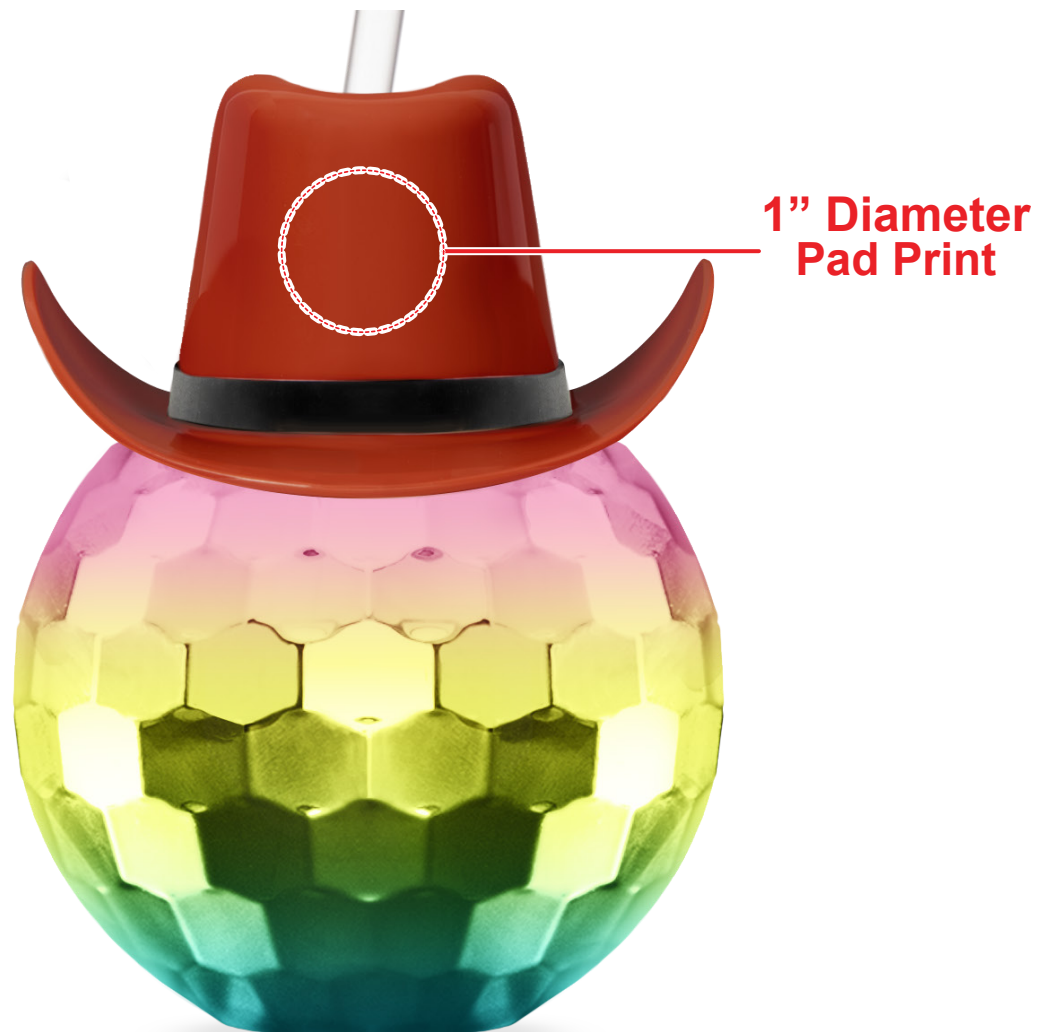

Art Spec Sheet

Due to the differences in color modes for computer monitors and printers, the colors illustrated on this spec are for representation purposes only. When viewed on screen or printed on paper, these colors may not accurately reflect the colors of the final product.

18oz RAINBOW DISCO BALL CUP WITH BROWN COWBOY HAT NOV800CB

Accepted File Formats for Best Print Quality:

Pad Print

- **Vector Artwork** (Files must be submitted with fonts/text converted to outlines/curves):

**Image may not be to scale.*