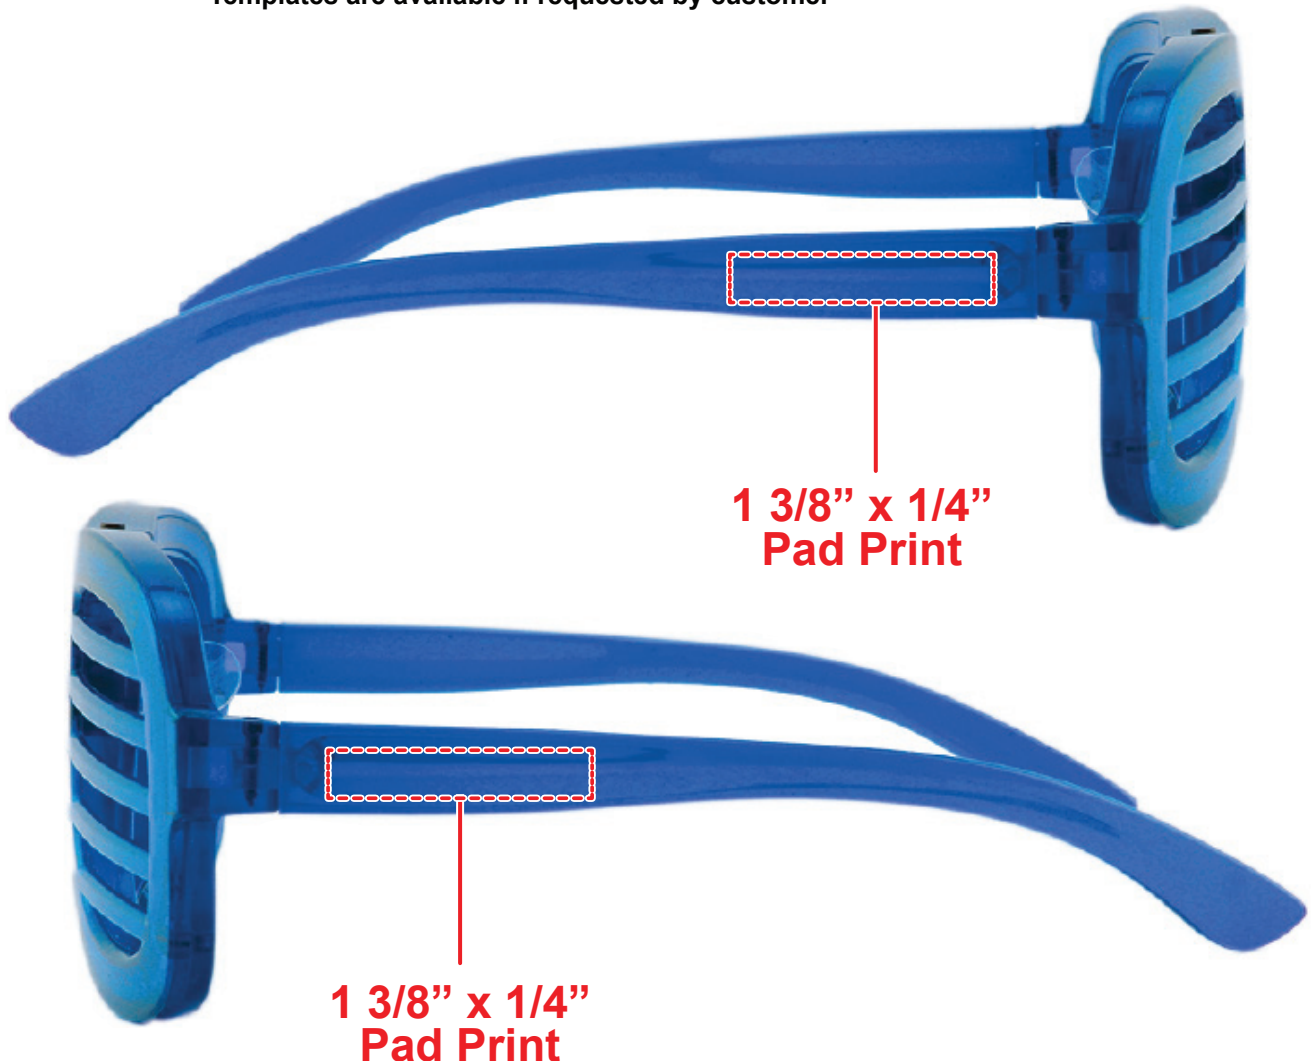

- **General Information**

- 4 Color Spot Max (No gradients, tones or placed images)
- Stock Colors or Pantone matches acceptable for additional charge
- Art Approval will be required from the customer before production begins (Email or Fax)
- Production Time: 5-10 business days after receipt of artwork approval
- Templates are available if requested by customer

*\*Image may not be to scale.*