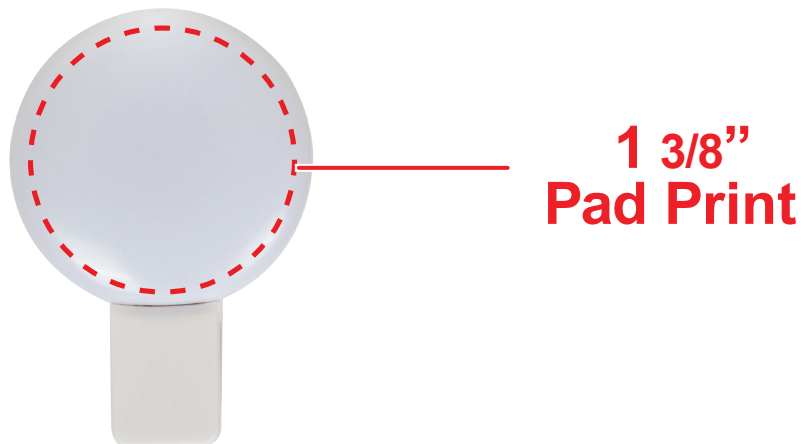

LED WHITE CIRCLE WITH CLIP LIT317

Accepted File Formats for Best Print Quality:

- **Vector Artwork** (*Files must be submitted with fonts/text converted to outlines/curves*):

Accepted file types:

- .ai (*Adobe Illustrator CC or lower*) **RECOMMENDED**
- .cdr (*Coral DrawX5 or lower*)
- .pdf (*Adobe Portable Document Format with preserved Illustrator Editing Capabilities*)
- .eps (*Encapsulated PostScript*)

- **General Information**

- 4 Color Spot Max (*No gradients, tones or placed images*)
- Stock Colors or Pantone matches acceptable for additional charge
- Art Approval will be required from the customer before production begins (*Email or Fax*)
- Production Time: 5-10 business days after receipt of artwork approval
- Templates are available if requested by customer

*Image may not be to scale.