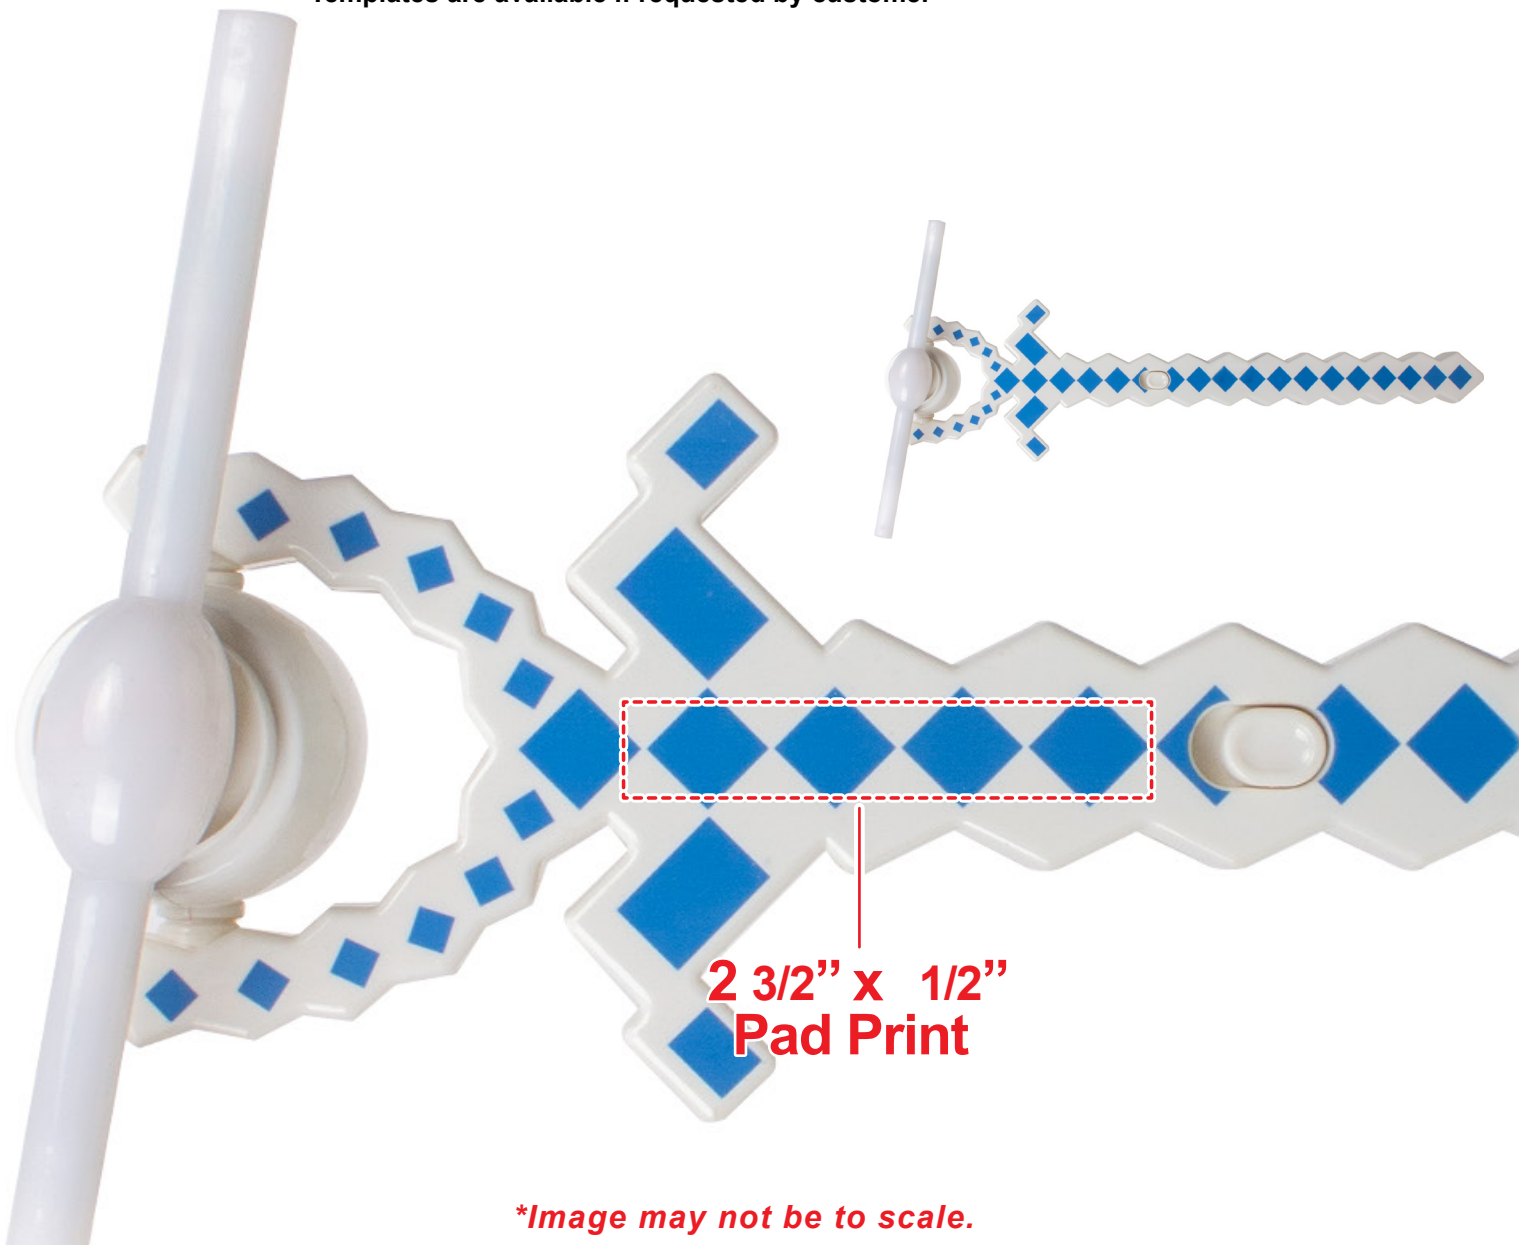

## BLUE LED PIXEL WINDMILL WAND LIT095

- **General Information**

- 4 Color Spot Max (No gradients, tones or placed images)
- Stock Colors or Pantone matches acceptable for additional charge
- Art Approval will be required from the customer before production begins (Email or Fax)
- Production Time: 5-10 business days after receipt of artwork approval
- Templates are available if requested by customer

*\*Image may not be to scale.*