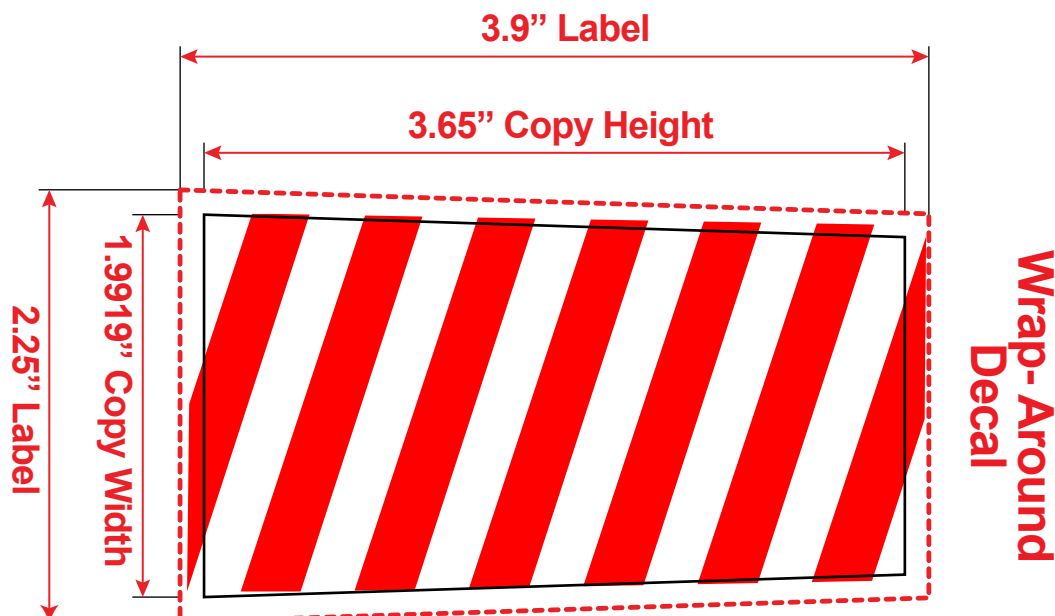

Art Spec Sheet

Due to the differences in color modes for computer monitors and printers, the colors illustrated on this spec are for representation purposes only. When viewed on screen or printed on paper, these colors may not accurately reflect the colors of the final product.

CANDY CANE 6" GLOW STICKS GLP767

Accepted File Formats for Best Print Quality:

- **Vector Artwork** (Files must be submitted with fonts/text converted to outlines/curves):

Accepted file types:

- .ai (Adobe Illustrator CC or lower) **RECOMMENDED**
- .cdr (Coral DrawX5 or lower)
- .pdf (Adobe Portable Document Format with preserved Illustrator Editing Capabilities)
- .eps (Encapsulated PostScript)

- **General Information**

- 4 Color Spot Max (No gradients, tones or placed images)
- Art Approval will be required from the customer before production begins (Email or Fax)
- Production Time: 5-10 business days after receipt of artwork approval
- Templates are available if requested by customer

*Image may not be to scale.