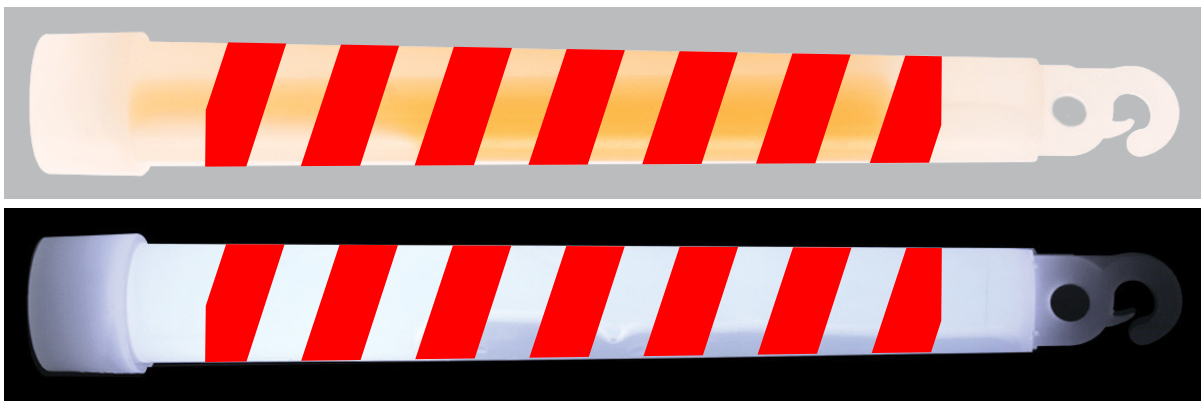

CANDY CANE 6" GLOW STICKS GLP767

Accepted File Formats for Best Print Quality:

- **Vector Artwork** (Files must be submitted with fonts/text converted to outlines/curves):

Accepted file types:

- .ai (Adobe Illustrator CC or lower) **RECOMMENDED**
- .cdr (Coral DrawX5 or lower)
- .pdf (Adobe Portable Document Format with preserved Illustrator Editing Capabilities)
- .eps (Encapsulated PostScript)

- **General Information**

- 4 Color Spot Max (No gradients, tones or placed images)
- Art Approval will be required from the customer before production begins (Email or Fax)
- Production Time: 5-10 business days after receipt of artwork approval
- Templates are available if requested by customer