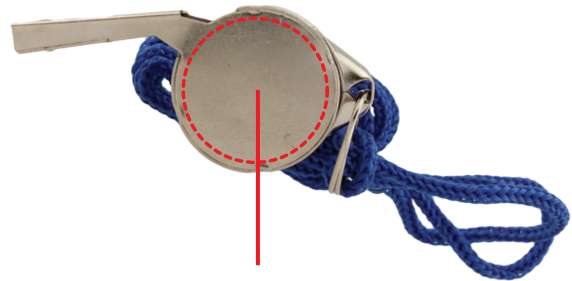

METAL REFEREE WHISTLE WITH LANYARD MUS043

Accepted File Formats for Best Print Quality:

- **Vector Artwork** (Files must be submitted with fonts/text converted to outlines/curves):

Accepted file types:

- .ai (Adobe Illustrator CC or lower) **RECOMMENDED**
- .cdr (Coral DrawX5 or lower)
- .pdf (Adobe Portable Document Format with preserved Illustrator Editing Capabilities)
- .eps (Encapsulated PostScript)

- **General Information**

- 4 Color Spot Max (No gradients, tones or placed images)
- Stock Colors or Pantone matches acceptable for additional charge
- Art Approval will be required from the customer before production begins (Email or Fax)
- Production Time: 5-10 business days after receipt of artwork approval
- Templates are available if requested by customer

**3/4" Diameter
Pad Print**

**3/4" Diameter
Label**

**Image may not be to scale.*