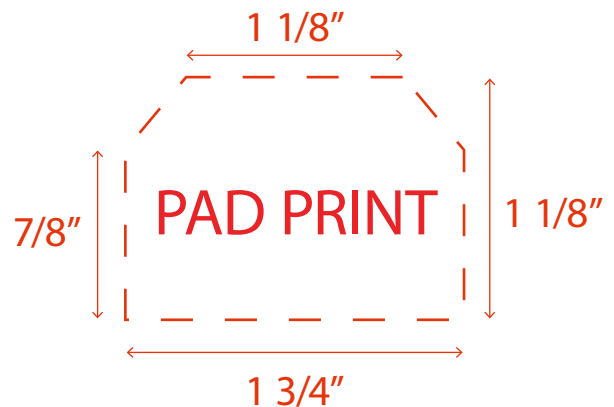

MAROON METAL COWBELL MUS108

Accepted File Formats for Best Print Quality:

- **Vector Artwork** (Files must be submitted with fonts/text converted to outlines/curves):

Accepted file types:

- .ai (Adobe Illustrator CC or lower) **RECOMMENDED**
- .cdr (Coral DrawX5 or lower)
- .pdf (Adobe Portable Document Format with preserved Illustrator Editing Capabilities)
- .eps (Encapsulated PostScript)

- **General Information**

- 4 Color Spot Max (No gradients, tones or placed images)
- Stock Colors or Pantone matches acceptable for additional charge
- Art Approval will be required from the customer before production begins (Email or Fax)
- Production Time: 5-10 business days after receipt of artwork approval
- Templates are available if requested by customer

**Image may not be to scale.*