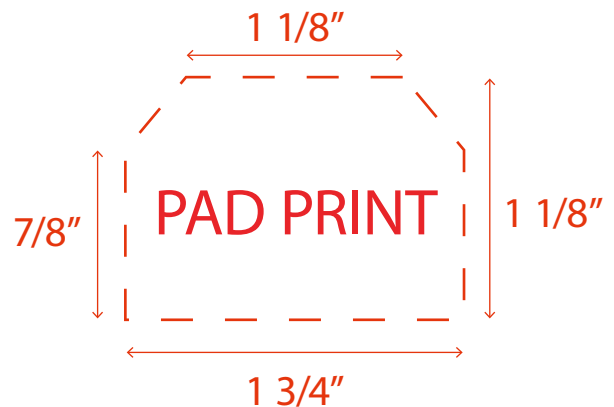

YELLOW METAL COWBELL MUS107

Accepted File Formats for Best Print Quality:

- **Vector Artwork** (Files must be submitted with fonts/text converted to outlines/curves):

Accepted file types:

- .ai (Adobe Illustrator CC or lower) **RECOMMENDED**
- .cdr (Coral DrawX5 or lower)
- .pdf (Adobe Portable Document Format with preserved Illustrator Editing Capabilities)
- .eps (Encapsulated PostScript)

- **General Information**

- 4 Color Spot Max (No gradients, tones or placed images)
- Stock Colors or Pantone matches acceptable for additional charge
- Art Approval will be required from the customer before production begins (Email or Fax)
- Production Time: 5-10 business days after receipt of artwork approval
- Templates are available if requested by customer

**Image may not be to scale.*