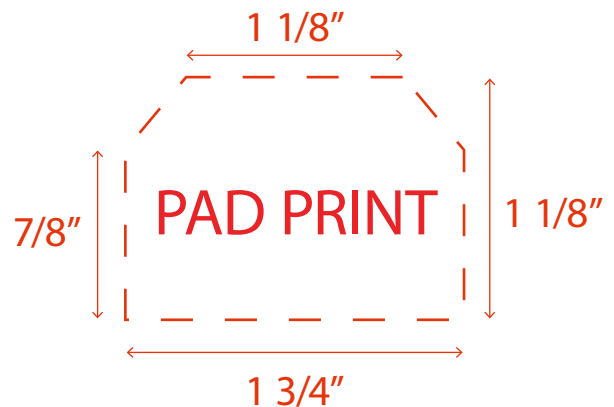

RED METAL COWBELL MUS105

Accepted File Formats for Best Print Quality:

- **Vector Artwork** (Files must be submitted with fonts/text converted to outlines/curves):

Accepted file types:

- .ai (Adobe Illustrator CC or lower) **RECOMMENDED**
- .cdr (Coral DrawX5 or lower)
- .pdf (Adobe Portable Document Format with preserved Illustrator Editing Capabilities)
- .eps (Encapsulated PostScript)

- **General Information**

- 4 Color Spot Max (No gradients, tones or placed images)
- Stock Colors or Pantone matches acceptable for additional charge
- Art Approval will be required from the customer before production begins (Email or Fax)
- Production Time: 5-10 business days after receipt of artwork approval
- Templates are available if requested by customer

**Image may not be to scale.*