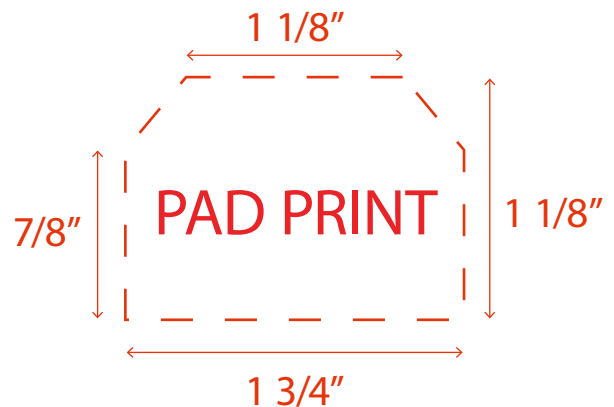

PURPLE METAL COWBELL MUS104

Accepted File Formats for Best Print Quality:

- **Vector Artwork** (Files must be submitted with fonts/text converted to outlines/curves):

Accepted file types:

- .ai (Adobe Illustrator CC or lower) **RECOMMENDED**
- .cdr (Coral DrawX5 or lower)
- .pdf (Adobe Portable Document Format with preserved Illustrator Editing Capabilities)
- .eps (Encapsulated PostScript)

- **General Information**

- 4 Color Spot Max (No gradients, tones or placed images)
- Stock Colors or Pantone matches acceptable for additional charge
- Art Approval will be required from the customer before production begins (Email or Fax)
- Production Time: 5-10 business days after receipt of artwork approval
- Templates are available if requested by customer

**Image may not be to scale.*