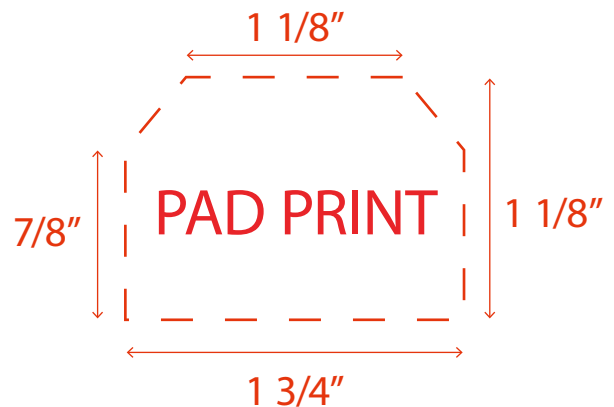

### Accepted File Formats for Best Print Quality:

- **Vector Artwork** (Files must be submitted with fonts/text converted to outlines/curves):

- **General Information**

- 4 Color Spot Max (No gradients, tones or placed images)
- Stock Colors or Pantone matches acceptable for additional charge
- Art Approval will be required from the customer before production begins (Email or Fax)
- Production Time: 5-10 business days after receipt of artwork approval
- Templates are available if requested by customer

*\*Image may not be to scale.*