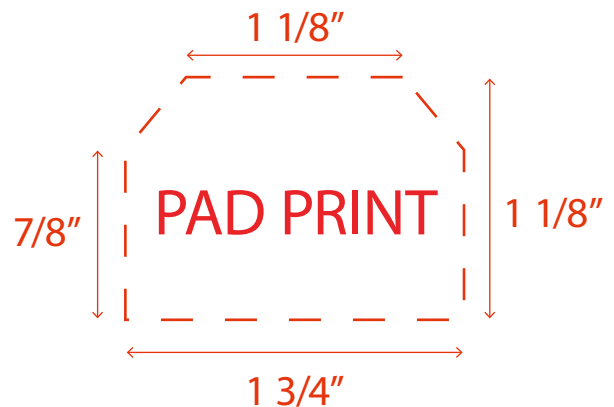

ORANGE METAL COWBELL MUS103

Accepted File Formats for Best Print Quality:

- **Vector Artwork** (Files must be submitted with fonts/text converted to outlines/curves):

Accepted file types:

- .ai (Adobe Illustrator CC or lower) **RECOMMENDED**
- .cdr (Coral DrawX5 or lower)
- .pdf (Adobe Portable Document Format with preserved Illustrator Editing Capabilities)
- .eps (Encapsulated PostScript)

- **General Information**

- 4 Color Spot Max (No gradients, tones or placed images)
- Stock Colors or Pantone matches acceptable for additional charge
- Art Approval will be required from the customer before production begins (Email or Fax)
- Production Time: 5-10 business days after receipt of artwork approval
- Templates are available if requested by customer

**Image may not be to scale.*