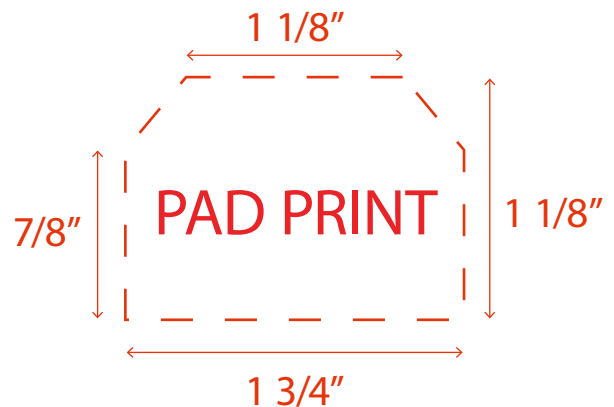

SILVER METAL COWBELL MUS099

Accepted File Formats for Best Print Quality:

- **Vector Artwork** (Files must be submitted with fonts/text converted to outlines/curves):

Accepted file types:

- .ai (Adobe Illustrator CC or lower) **RECOMMENDED**
- .cdr (Coral DrawX5 or lower)
- .pdf (Adobe Portable Document Format with preserved Illustrator Editing Capabilities)
- .eps (Encapsulated PostScript)

- **General Information**

- 4 Color Spot Max (No gradients, tones or placed images)
- Stock Colors or Pantone matches acceptable for additional charge
- Art Approval will be required from the customer before production begins (Email or Fax)
- Production Time: 5-10 business days after receipt of artwork approval
- Templates are available if requested by customer

**Image may not be to scale.*