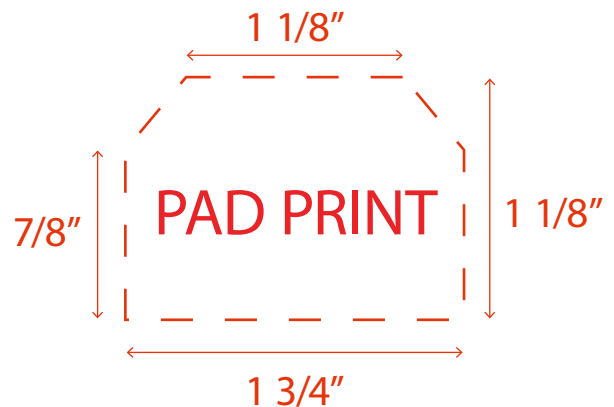

PINK METAL COWBELL MUS098

Accepted File Formats for Best Print Quality:

- **Vector Artwork** (Files must be submitted with fonts/text converted to outlines/curves):

Accepted file types:

- .ai (Adobe Illustrator CC or lower) **RECOMMENDED**
- .cdr (Coral DrawX5 or lower)
- .pdf (Adobe Portable Document Format with preserved Illustrator Editing Capabilities)
- .eps (Encapsulated PostScript)

- **General Information**

- 4 Color Spot Max (No gradients, tones or placed images)
- Stock Colors or Pantone matches acceptable for additional charge
- Art Approval will be required from the customer before production begins (Email or Fax)
- Production Time: 5-10 business days after receipt of artwork approval
- Templates are available if requested by customer

**Image may not be to scale.*