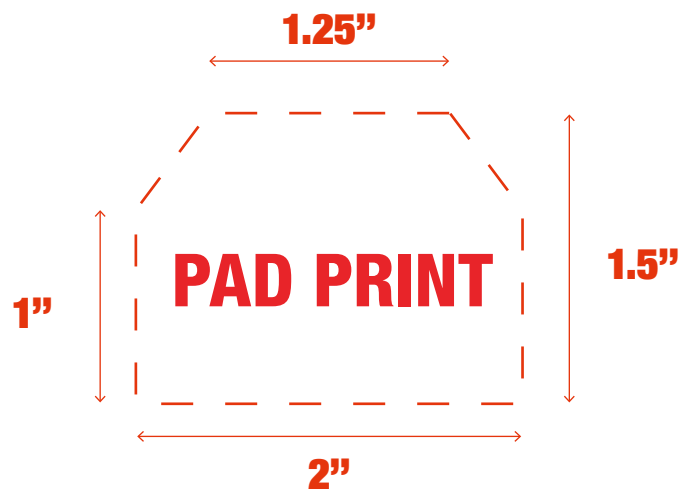

### Accepted File Formats for Best Print Quality:

- **Vector Artwork** (Files must be submitted with fonts/text converted to outlines/curves):

- **General Information**

- 4 Color Spot Max (No gradients, tones or placed images)
- Stock Colors or Pantone matches acceptable for additional charge
- Art Approval will be required from the customer before production begins (Email or Fax)
- Production Time: 5-10 business days after receipt of artwork approval
- Templates are available if requested by customer

*\*Image may not be to scale.*