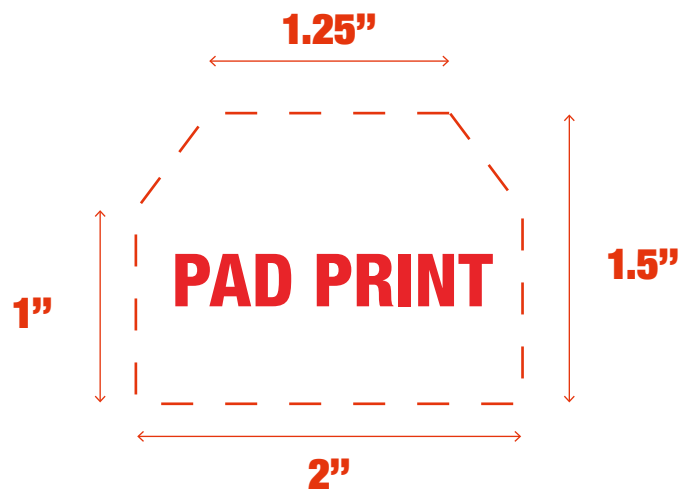

WHITE METAL COWBELL MUS106

Accepted File Formats for Best Print Quality:

- **Vector Artwork** (Files must be submitted with fonts/text converted to outlines/curves):

Accepted file types:

- .ai (Adobe Illustrator CC or lower) **RECOMMENDED**
- .cdr (Coral DrawX5 or lower)
- .pdf (Adobe Portable Document Format with preserved Illustrator Editing Capabilities)
- .eps (Encapsulated PostScript)

- **General Information**

- 4 Color Spot Max (No gradients, tones or placed images)
- Stock Colors or Pantone matches acceptable for additional charge
- Art Approval will be required from the customer before production begins (Email or Fax)
- Production Time: 5-10 business days after receipt of artwork approval
- Templates are available if requested by customer

**Image may not be to scale.*