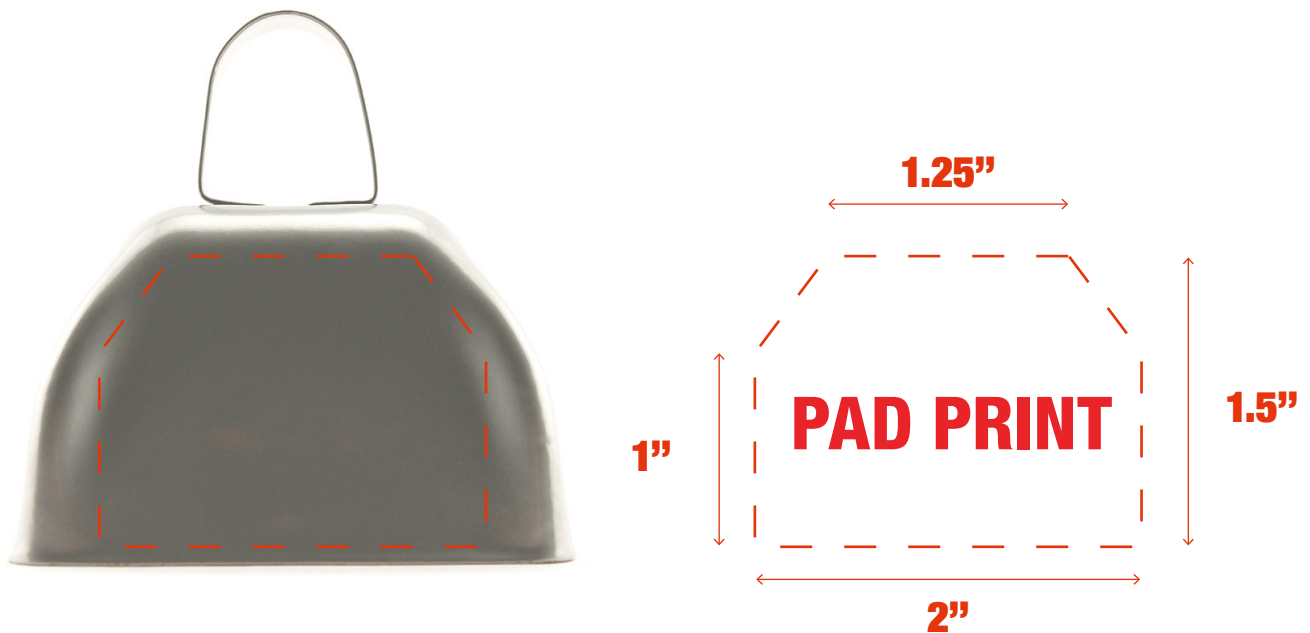

SILVER METAL COWBELL MUS099

Accepted File Formats for Best Print Quality:

- **Vector Artwork** (Files must be submitted with fonts/text converted to outlines/curves):

Accepted file types:

- .ai (Adobe Illustrator CC or lower) **RECOMMENDED**
- .cdr (Coral DrawX5 or lower)
- .pdf (Adobe Portable Document Format with preserved Illustrator Editing Capabilities)
- .eps (Encapsulated PostScript)

- **General Information**

- 4 Color Spot Max (No gradients, tones or placed images)
- Stock Colors or Pantone matches acceptable for additional charge
- Art Approval will be required from the customer before production begins (Email or Fax)
- Production Time: 5-10 business days after receipt of artwork approval
- Templates are available if requested by customer

**Image may not be to scale.*