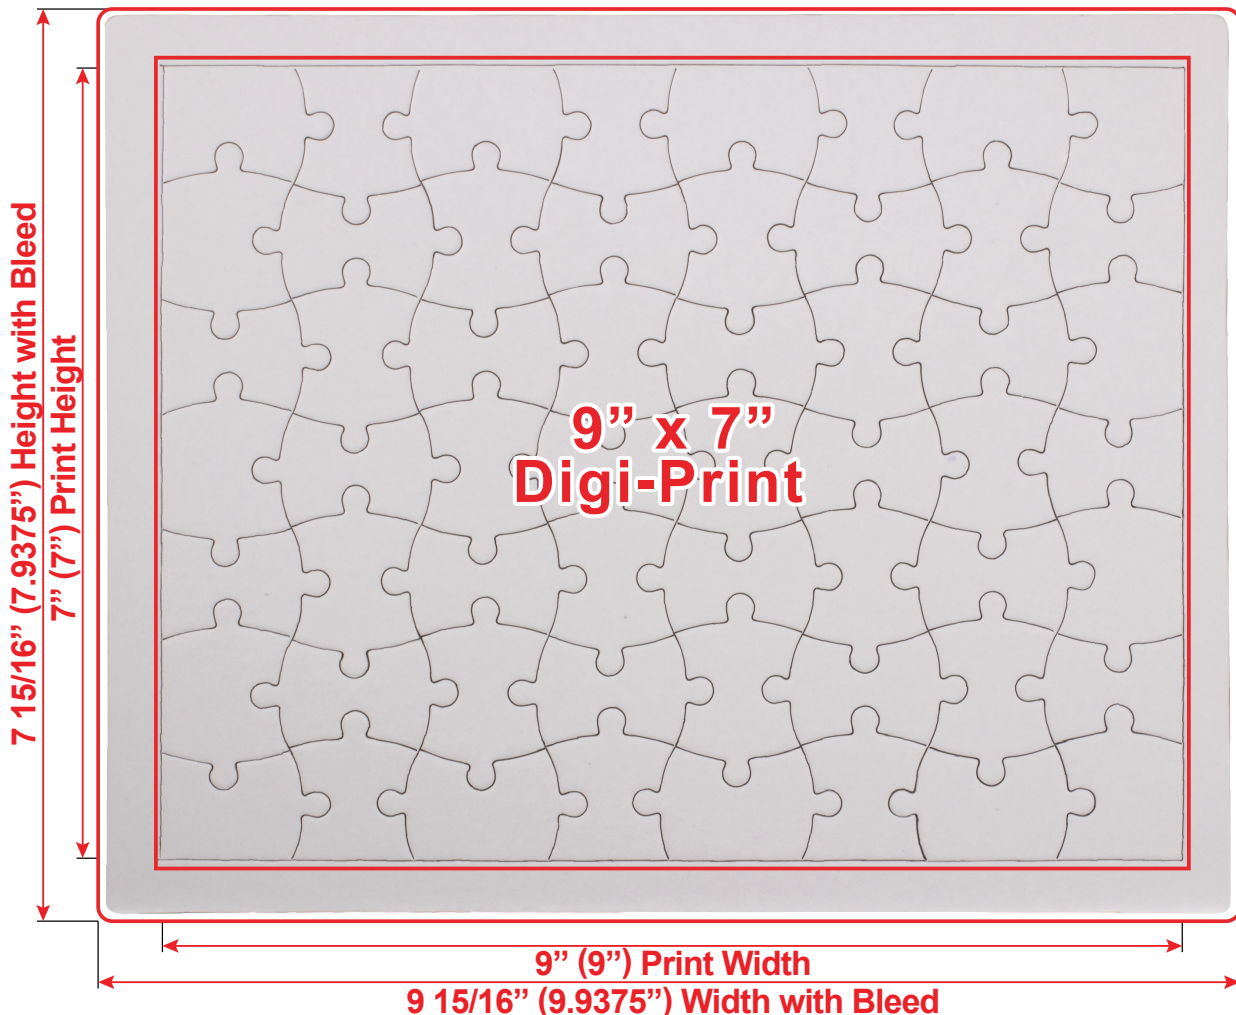

#### Digi-Print

- **Vector or Minimum 300dpi Artwork** (Files must be submitted with fonts/text converted to outlines/curves):

*\*Image may not be to scale.*