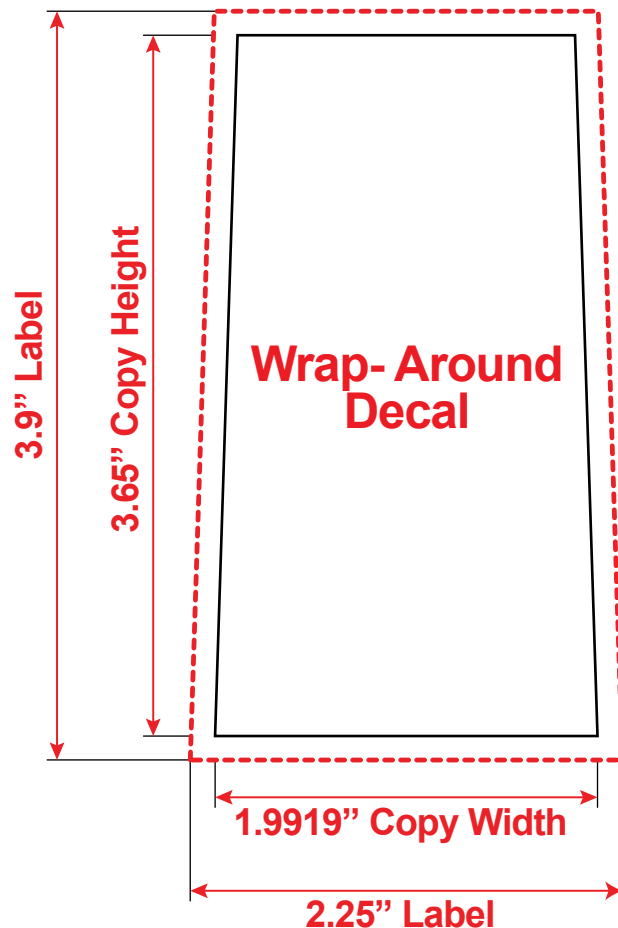

### Accepted File Formats for Best Print Quality:

- **Vector Artwork** (Files must be submitted with fonts/text converted to outlines/curves):

- **General Information**

- 4 Color Spot Max (No gradients, tones or placed images)
- Art Approval will be required from the customer before production begins (Email or Fax)
- Production Time: 5-10 business days after receipt of artwork approval
- Templates are available if requested by customer

*\*Image may not be to scale.*