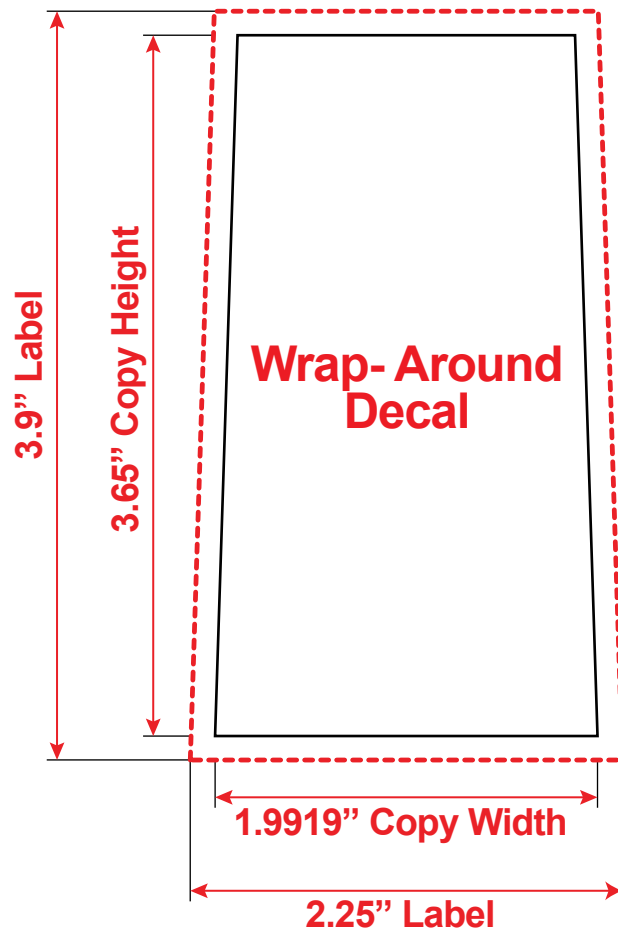

- **General Information**

- 4 Color Spot Max (No gradients, tones or placed images)
- Stock Colors or Pantone matches acceptable for additional charge
- Art Approval will be required from the customer before production begins (Email or Fax)
- Production Time: 5-10 business days after receipt of artwork approval
- Templates are available if requested by customer

*\*Image may not be to scale.*

### Accepted File Formats for Best Print Quality:

- **Vector Artwork** (Files must be submitted with fonts/text converted to outlines/curves):

- **General Information**

- 4 Color Spot Max (No gradients, tones or placed images)
- Art Approval will be required from the customer before production begins (Email or Fax)
- Production Time: 5-10 business days after receipt of artwork approval
- Templates are available if requested by customer