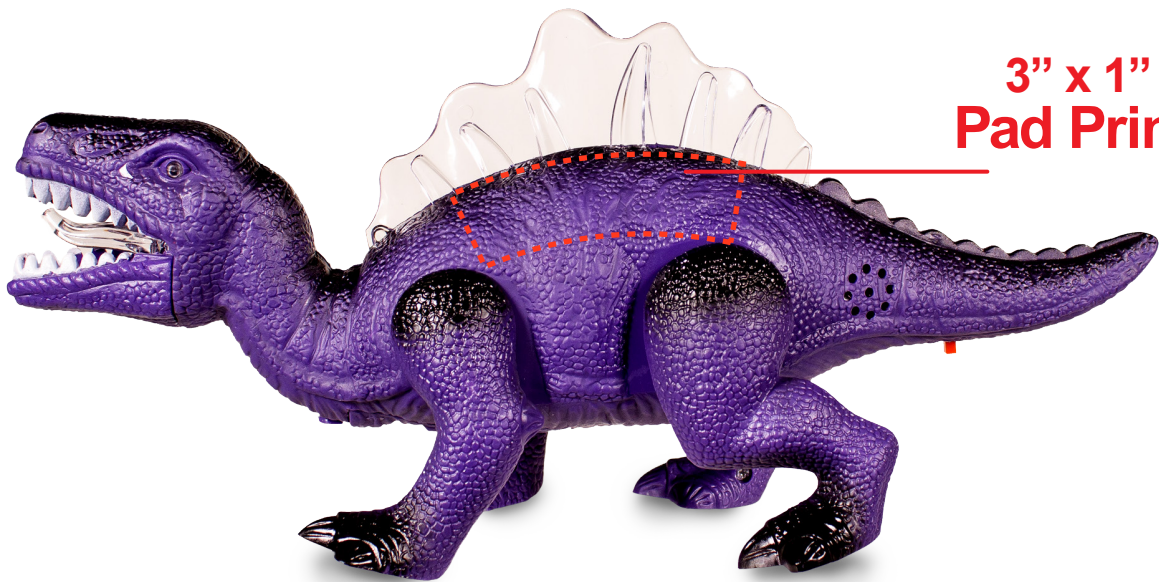

PURPLE LED WALKING DINOSAUR LIT215

Accepted File Formats for Best Print Quality:

- **Vector Artwork** (Files must be submitted with fonts/text converted to outlines/curves):

Accepted file types:

- .ai (Adobe Illustrator CC or lower) **RECOMMENDED**
- .cdr (Coral DrawX5 or lower)
- .pdf (Adobe Portable Document Format with preserved Illustrator Editing Capabilities)
- .eps (Encapsulated PostScript)

- **General Information**

- 4 Color Spot Max (No gradients, tones or placed images)
- Stock Colors or Pantone matches acceptable for additional charge
- Art Approval will be required from the customer before production begins (Email or Fax)
- Production Time: 5-10 business days after receipt of artwork approval
- Templates are available if requested by customer

3" x 1"
Pad Print

*Image may not be to scale.