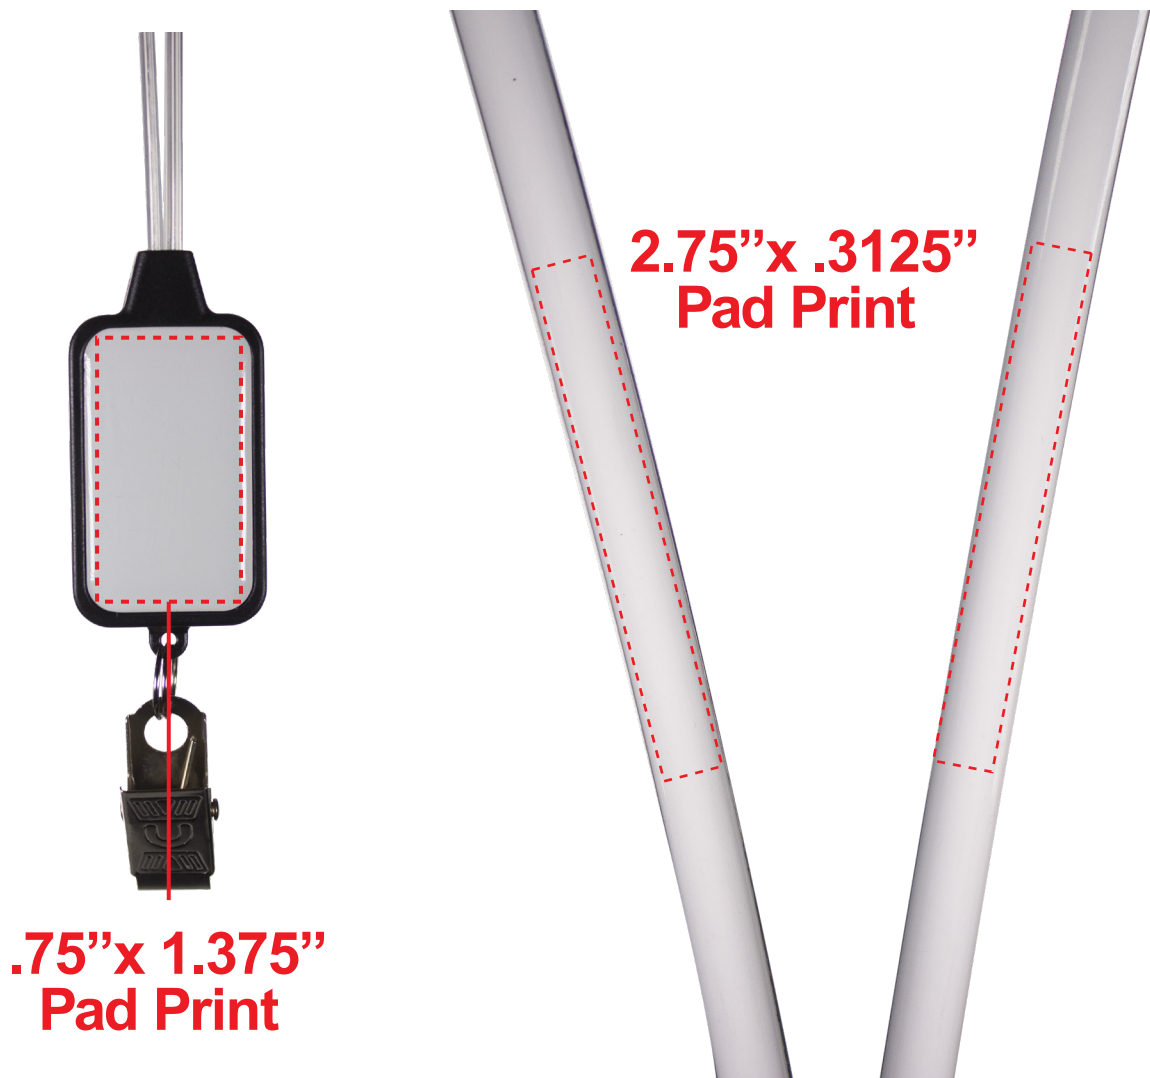

RED LIGHT UP LED LANYARD WITH BADGE CLIP LIT535

Accepted File Formats for Best Print Quality:

- **Vector Artwork** (Files must be submitted with fonts/text converted to outlines/curves):

Accepted file types:

- **General Information**

- 4 Color Spot Max (No gradients, tones or placed images)
- Stock Colors or Pantone matches acceptable for additional charge
- Art Approval will be required from the customer before production begins (Email or Fax)
- Production Time: 5-10 business days after receipt of artwork approval
- Templates are available if requested by customer

**Image may not be to scale.*

Art Spec Sheet

Due to the differences in color modes for computer monitors and printers, the colors illustrated on this spec are for representation purposes only. When viewed on screen or printed on paper, these colors may not accurately reflect the colors of the final product.