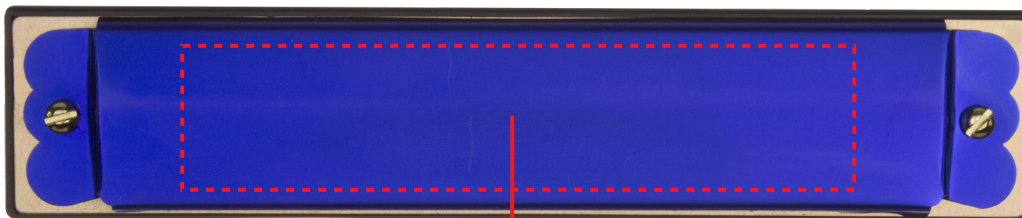

3.5" x .75"
Pad Print

**Image may not be to scale.*

BLUE METAL HARMONICA MUS035

Accepted File Formats for Best Print Quality:

- **Vector Artwork** (Files must be submitted with fonts/text converted to outlines/curves):

3.5" x .75"
Laser

**Image may not be to scale.*