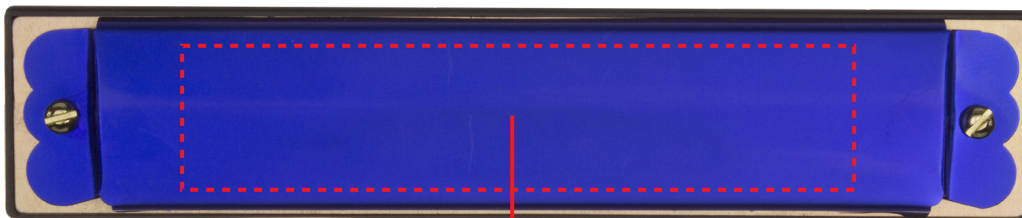

BLUE METAL HARMONICA MUS035

Accepted File Formats for Best Print Quality:

- **Vector Artwork** (Files must be submitted with fonts/text converted to outlines/curves):

Accepted file types:

- .ai (Adobe Illustrator CC or lower) **RECOMMENDED**
- .cdr (Coral DrawX5 or lower)
- .pdf (Adobe Portable Document Format with preserved Illustrator Editing Capabilities)
- .eps (Encapsulated PostScript)

- **General Information**

- 4 Color Spot Max (No gradients, tones or placed images)
- Stock Colors or Pantone matches acceptable for additional charge
- Art Approval will be required from the customer before production begins (Email or Fax)
- Production Time: 5-10 business days after receipt of artwork approval
- Templates are available if requested by customer

3.5" x .75"
Pad Print

**Image may not be to scale.*

BLUE METAL HARMONICA MUS035

Accepted File Formats for Best Print Quality:

- **Vector Artwork** (Files must be submitted with fonts/text converted to outlines/curves):

3.5" x .75"
Laser

**Image may not be to scale.*