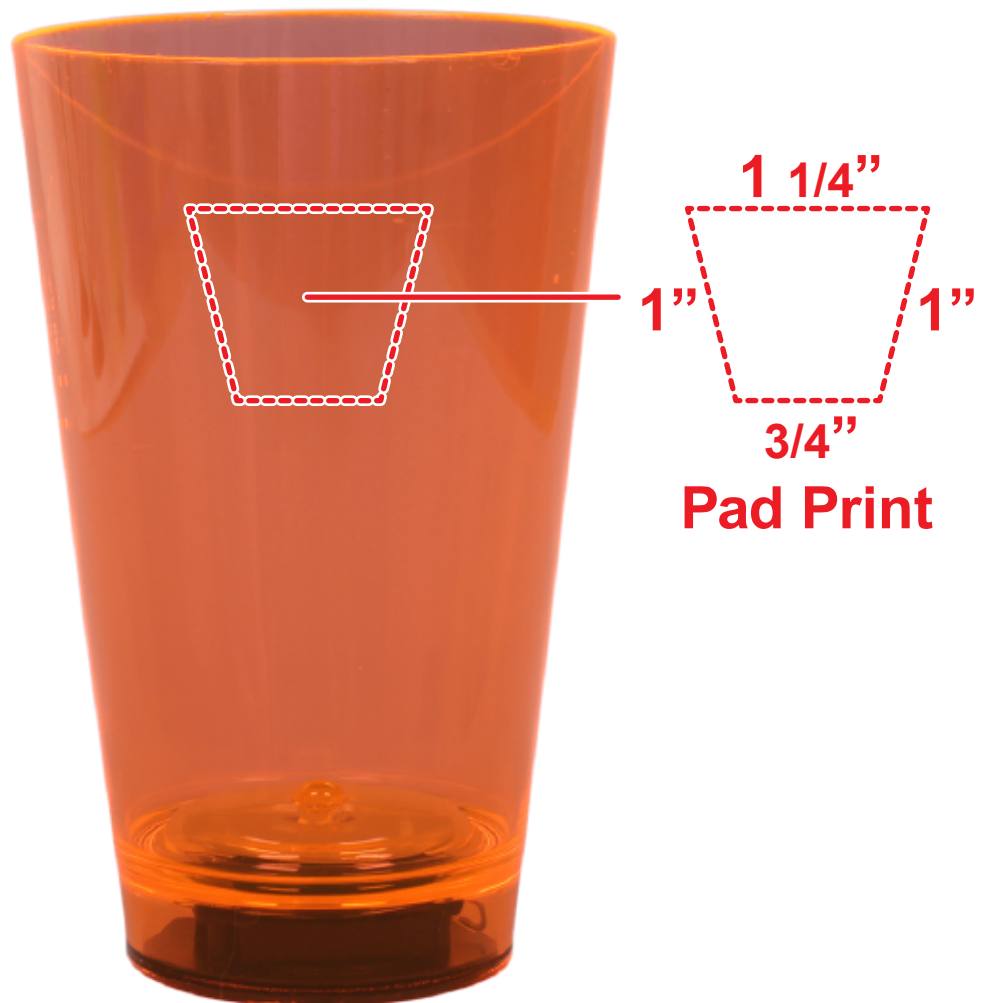

ORANGE NEON LED TUMBLER CUP LIT838

Accepted File Formats for Best Print Quality:

- **Vector Artwork** (Files must be submitted with fonts/text converted to outlines/curves):

Accepted file types:

- .ai (Adobe Illustrator CC or lower) **RECOMMENDED**
- .cdr (Coral DrawX5 or lower)
- .pdf (Adobe Portable Document Format with preserved Illustrator Editing Capabilities)
- .eps (Encapsulated PostScript)

- **General Information**

- 4 Color Spot Max (No gradients, tones or placed images)
- Stock Colors or Pantone matches acceptable for additional charge
- Art Approval will be required from the customer before production begins (Email or Fax)
- Production Time: 5-10 business days after receipt of artwork approval
- Templates are available if requested by customer

**Image may not be to scale.*

ORANGE NEON LED TUMBLER CUP LIT838

Accepted File Formats for Best Print Quality:

- **Vector Artwork** (Files must be submitted with fonts/text converted to outlines/curves):

1 3/8" x 1 1/2"
Laser Engraved

**Image may not be to scale.*