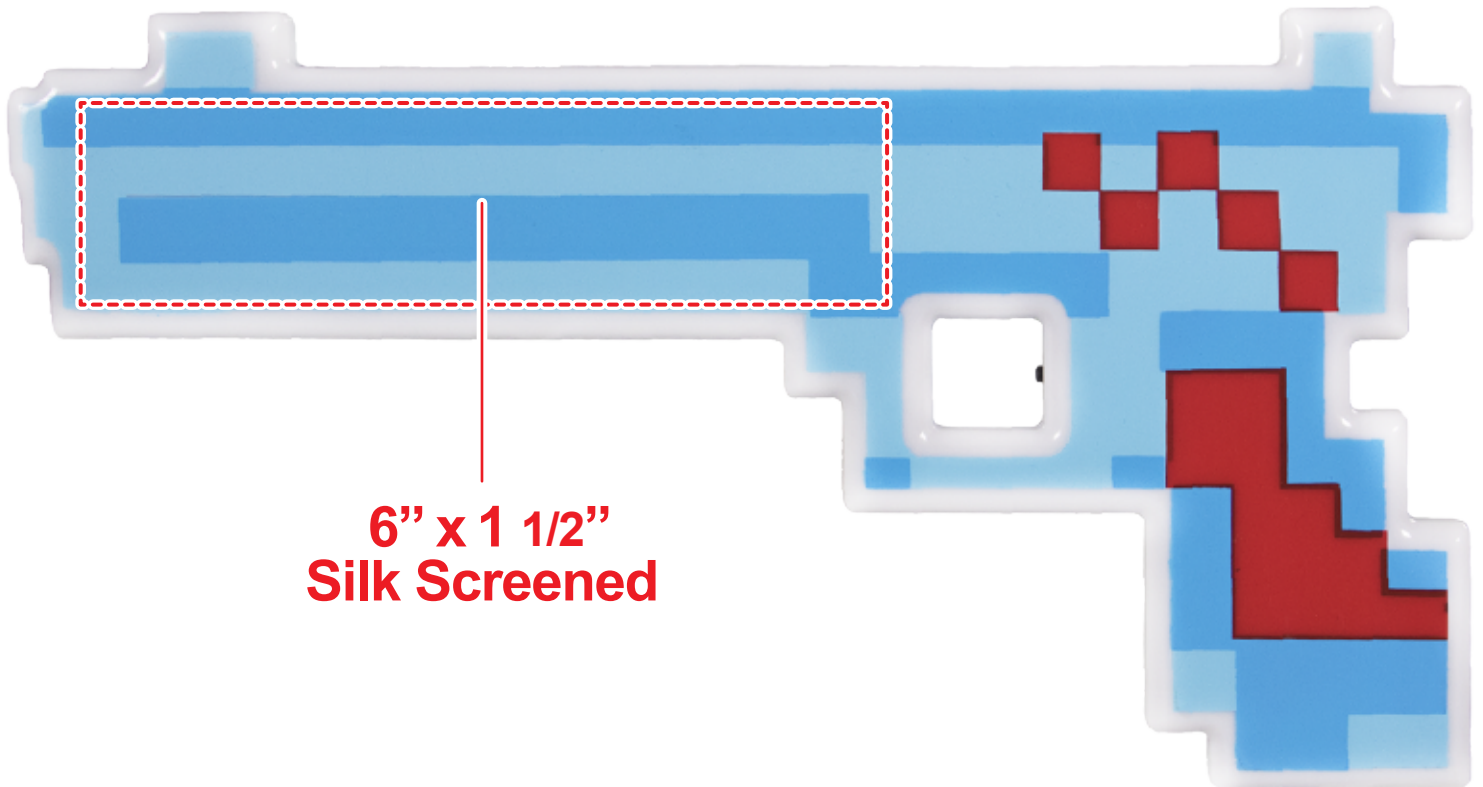

LIGHT UP BLUE/RED LED PIXEL GUN WEA036

Accepted File Formats for Best Print Quality:

- **Vector Artwork** (Files must be submitted with fonts/text converted to outlines/curves):

Accepted file types:

- .ai (Adobe Illustrator CC or lower) **RECOMMENDED**
- .cdr (Coral DrawX5 or lower)
- .pdf (Adobe Portable Document Format with preserved Illustrator Editing Capabilities)
- .eps (Encapsulated PostScript)

- **General Information**

- 1 Color Spot Max (No gradients, tones or placed images)
- Stock Colors or Pantone matches acceptable for additional charge
- Art Approval will be required from the customer before production begins (Email or Fax)
- Production Time: 5-10 business days after receipt of artwork approval
- Templates are available if requested by customer

6" x 1 1/2"
Silk Screened

**Image may not be to scale.*