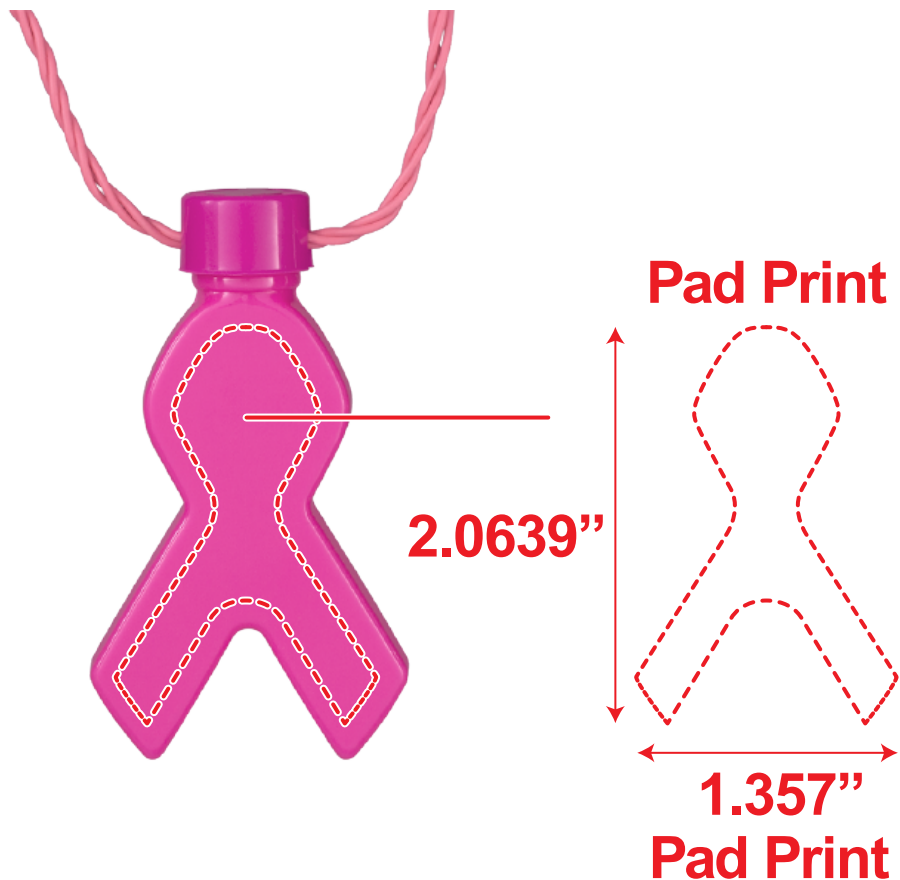

JUMBO PINK RIBBON LED NECKLACE LIT479

Accepted File Formats for Best Print Quality:

- **Vector Artwork** (Files must be submitted with fonts/text converted to outlines/curves):

Accepted file types:

- .ai (Adobe Illustrator CC or lower) **RECOMMENDED**
- .cdr (Coral DrawX5 or lower)
- .pdf (Adobe Portable Document Format with preserved Illustrator Editing Capabilities)
- .eps (Encapsulated PostScript)

- **General Information**

- 4 Color Spot Max (No gradients, tones or placed images)
- Stock Colors or Pantone matches acceptable for additional charge
- Art Approval will be required from the customer before production begins (Email or Fax)
- Production Time: 5-10 business days after receipt of artwork approval
- Templates are available if requested by customer

**Image may not be to scale.*