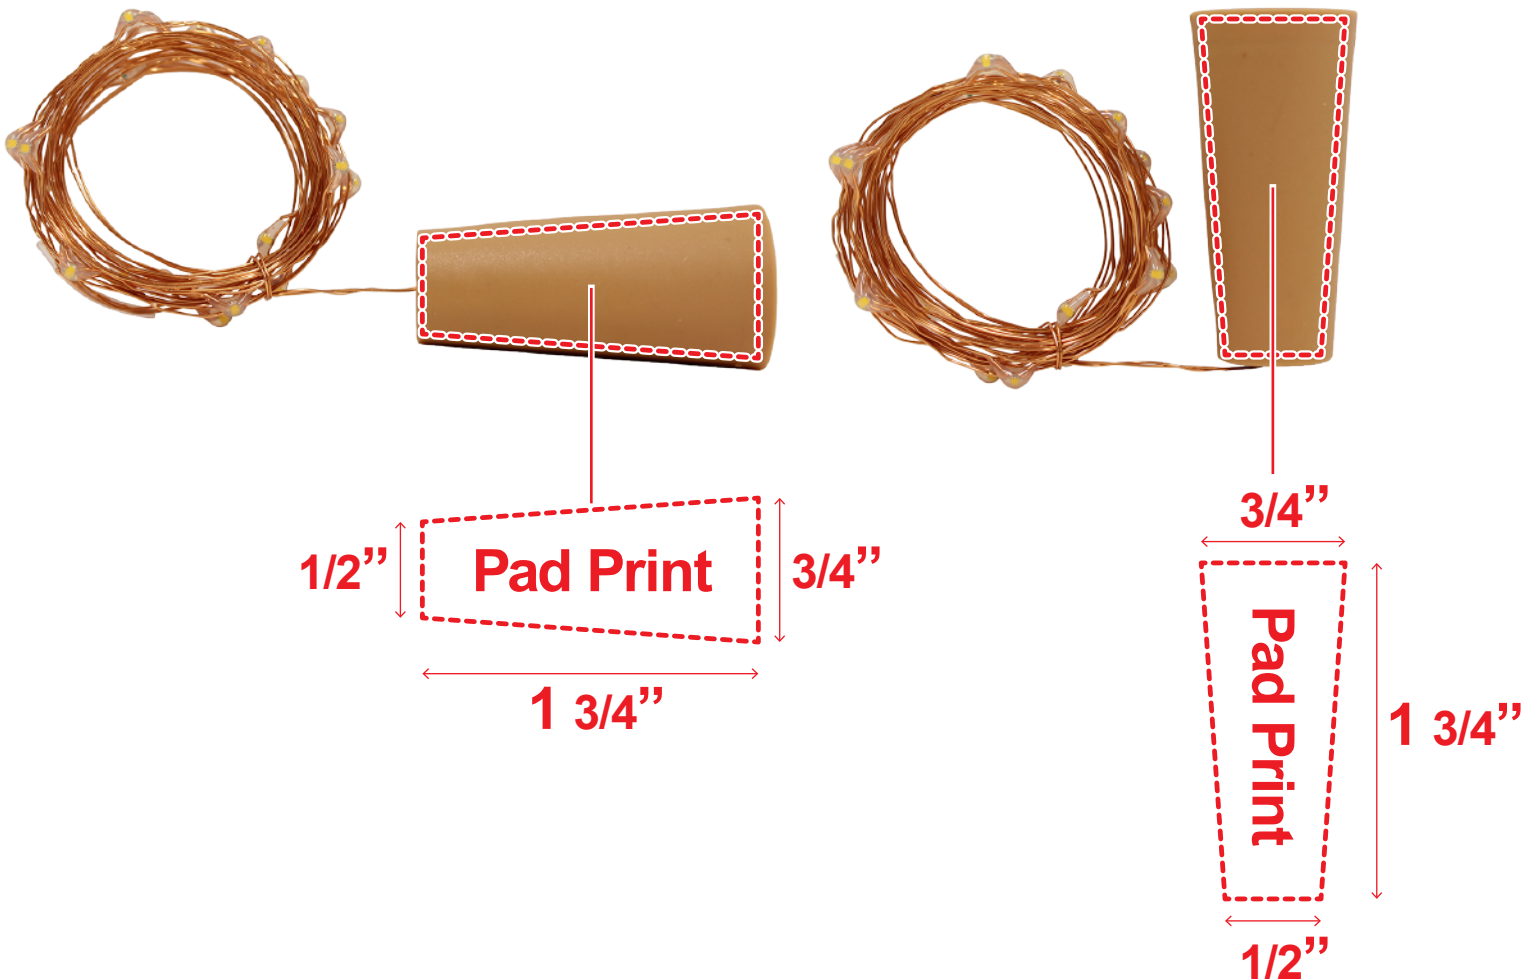

GREEN LED CORK STRING LIGHT SET LIT824

Accepted File Formats for Best Print Quality:

- **Vector Artwork** (Files must be submitted with fonts/text converted to outlines/curves):

Accepted file types:

- .ai (Adobe Illustrator CC or lower) **RECOMMENDED**
- .cdr (Coral DrawX5 or lower)
- .pdf (Adobe Portable Document Format with preserved Illustrator Editing Capabilities)
- .eps (Encapsulated PostScript)

- **General Information**

- 4 Color Spot Max (No gradients, tones or placed images)
- Stock Colors or Pantone matches acceptable for additional charge
- Art Approval will be required from the customer before production begins (Email or Fax)
- Production Time: 5-10 business days after receipt of artwork approval
- Templates are available if requested by customer

*Image may not be to scale.