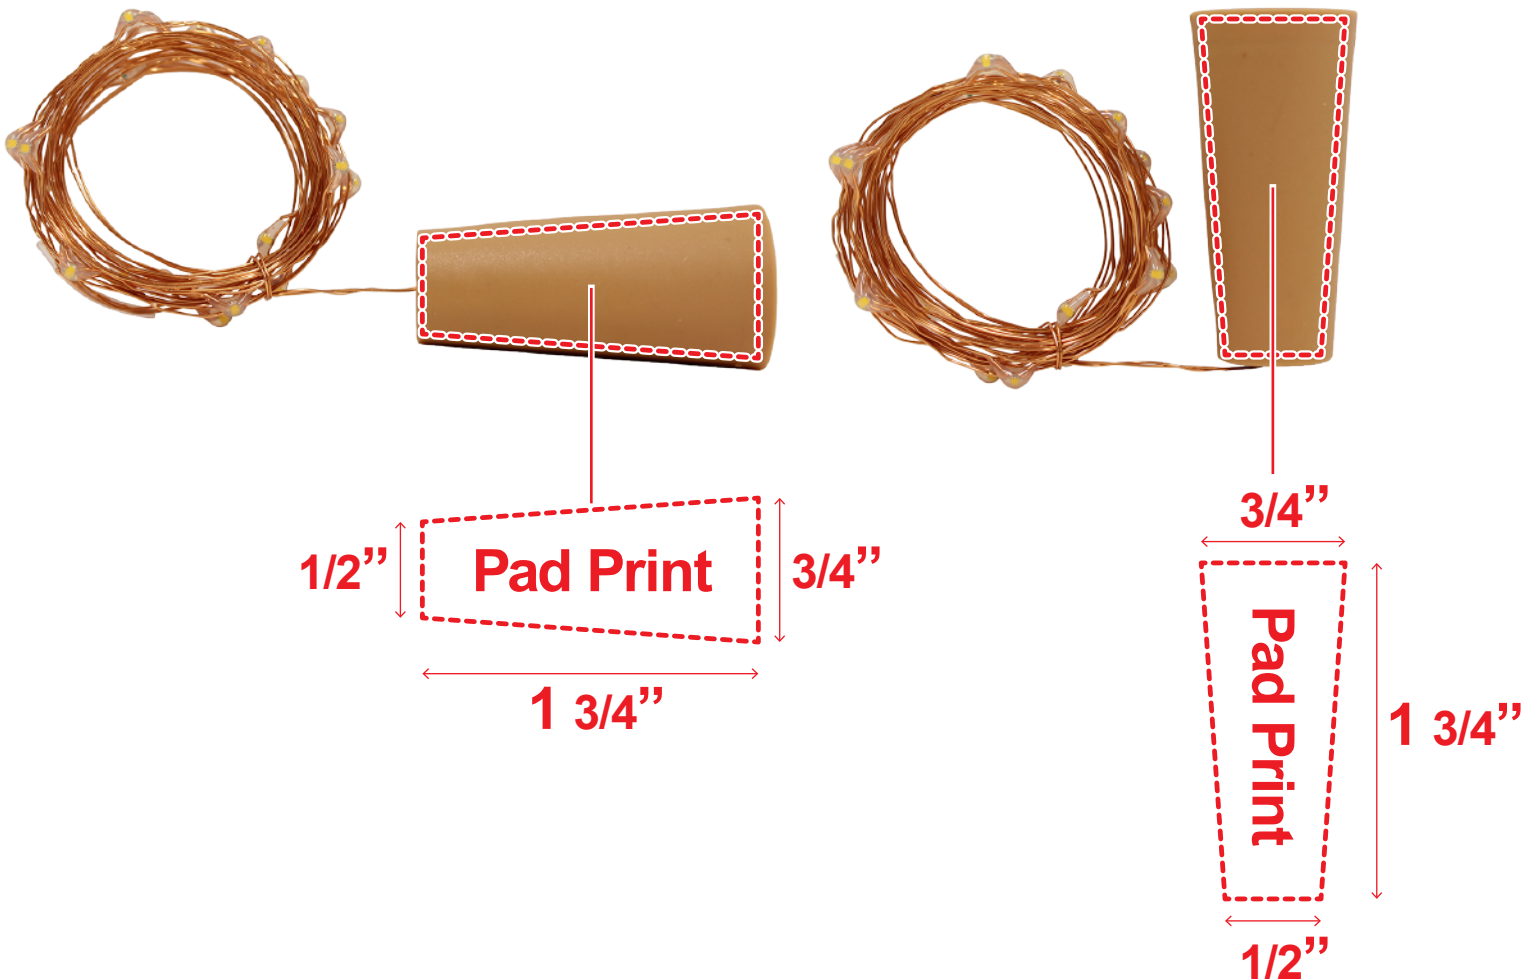

### Accepted File Formats for Best Print Quality:

- **Vector Artwork** (Files must be submitted with fonts/text converted to outlines/curves):

- **General Information**

- 4 Color Spot Max (No gradients, tones or placed images)
- Stock Colors or Pantone matches acceptable for additional charge
- Art Approval will be required from the customer before production begins (Email or Fax)
- Production Time: 5-10 business days after receipt of artwork approval
- Templates are available if requested by customer

*\*Image may not be to scale.*