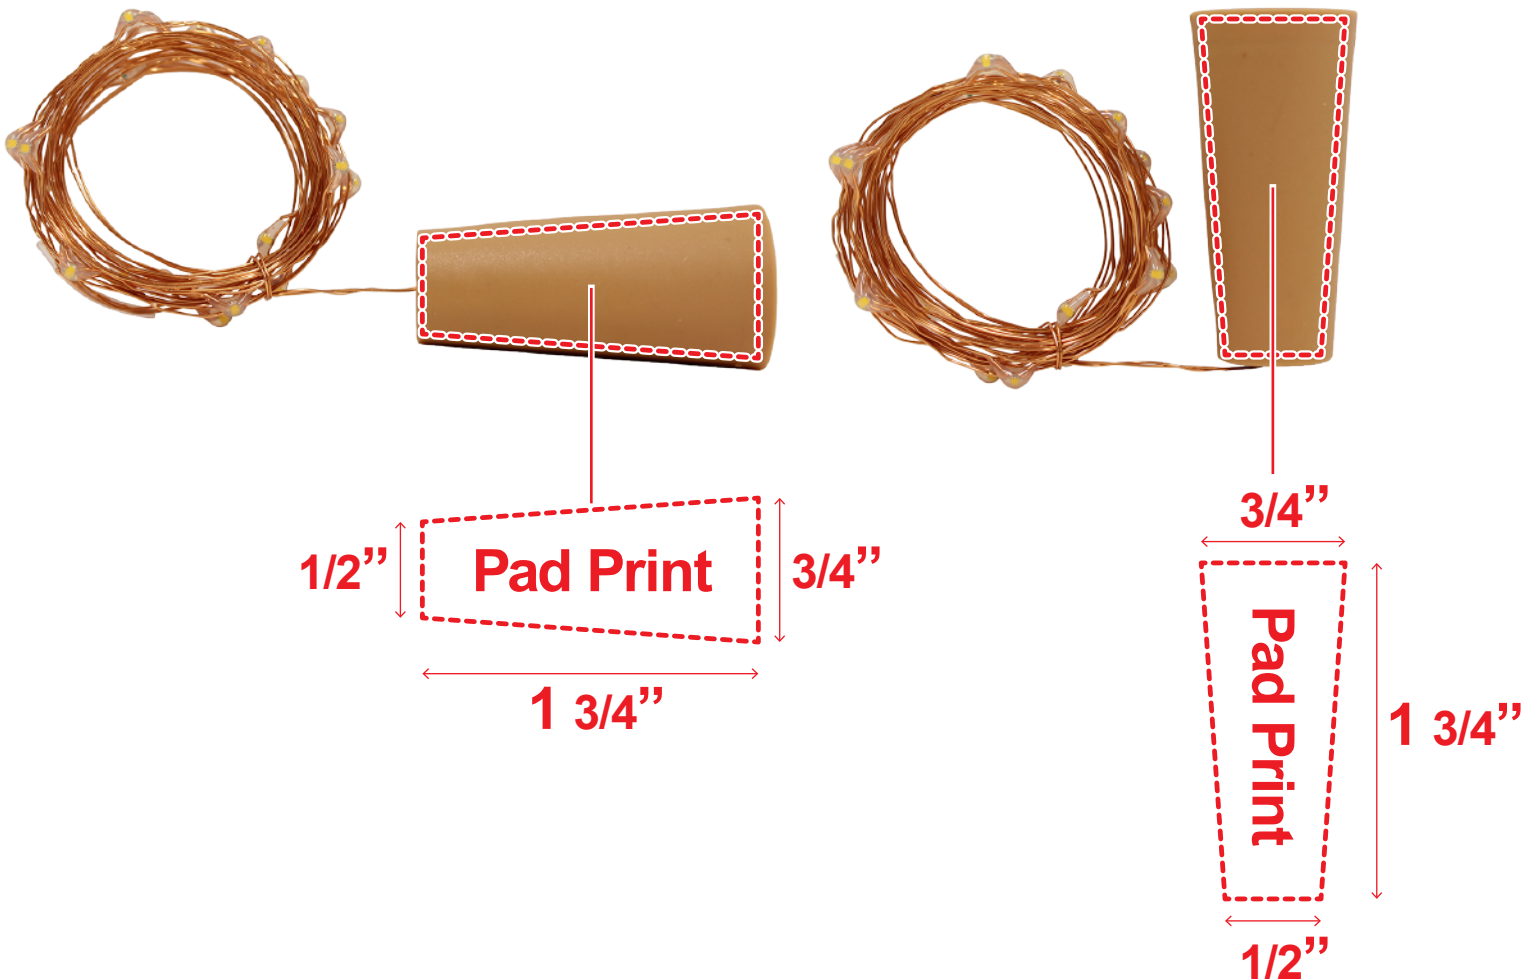

## RED LED CORK STRING LIGHT SET LIT819

### Accepted File Formats for Best Print Quality:

- **Vector Artwork** (Files must be submitted with fonts/text converted to outlines/curves):

- **General Information**

- 4 Color Spot Max (No gradients, tones or placed images)
- Stock Colors or Pantone matches acceptable for additional charge
- Art Approval will be required from the customer before production begins (Email or Fax)
- Production Time: 5-10 business days after receipt of artwork approval
- Templates are available if requested by customer

\*Image may not be to scale.