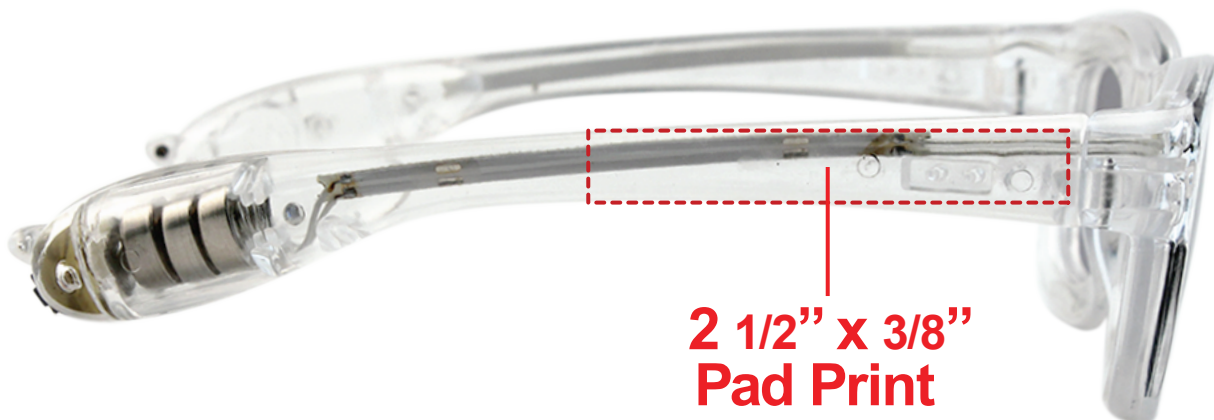

2018 LED RETRO SUNGLASSES BIL564

Accepted File Formats for Best Print Quality:

- **Vector Artwork** (Files must be submitted with fonts/text converted to outlines/curves):

Accepted file types:

- .ai (Adobe Illustrator CC or lower) **RECOMMENDED**
- .cdr (Coral DrawX5 or lower)
- .pdf (Adobe Portable Document Format with preserved Illustrator Editing Capabilities)
- .eps (Encapsulated PostScript)

- **General Information**

- 4 Color Spot Max (No gradients, tones or placed images)
- Stock Colors or Pantone matches acceptable for additional charge
- Art Approval will be required from the customer before production begins (Email or Fax)
- Production Time: 5-10 business days after receipt of artwork approval
- Templates are available if requested by customer

**Image may not be to scale.*