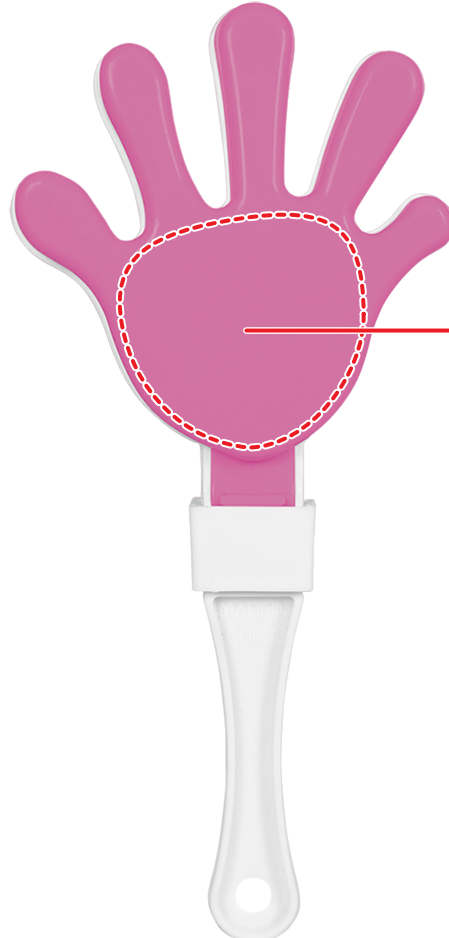

PINK-WHITE-PINK HAND CLAPPER MUS053

Accepted File Formats for Best Print Quality:

Digi-Print

- **Vector or Minimum 300dpi Artwork** (Files must be submitted with fonts/text converted to outlines/curves):

Accepted file types:

- .ai (Adobe Illustrator CC or lower) **RECOMMENDED**
- .cdr (Coral DrawX5 or lower)
- .pdf (Adobe Portable Document Format with preserved Illustrator Editing Capabilities)
- .eps (Encapsulated PostScript)
- .psd (Adobe Photoshop CC or lower)
- .tiff
- .jpg
- .png

• General Information

- 4 Color Process
- Art Approval will be required from the customer before production begins (Email or Fax)
- Production Time: 5-10 business days after receipt of artwork approval
- Templates are available if requested by customer

DIGI-PRINT

1.7425" x 1.6638"
Digi-Print

*Image may not be to scale.