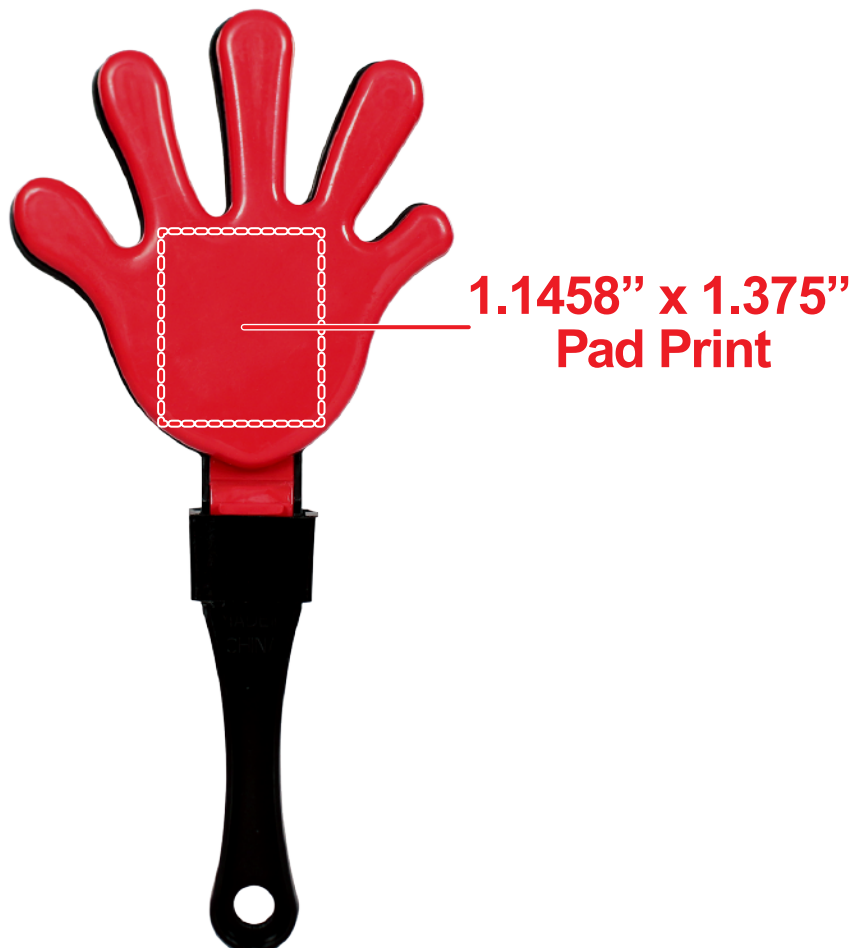

RED-BLACK-RED HAND CLAPPER MUS063

Accepted File Formats for Best Print Quality:

Pad Print

- **Vector Artwork** (Files must be submitted with fonts/text converted to outlines/curves):

Accepted file types:

- .ai (Adobe Illustrator CC or lower) **RECOMMENDED**
- .cdr (Coral DrawX5 or lower)
- .pdf (Adobe Portable Document Format with preserved Illustrator Editing Capabilities)
- .eps (Encapsulated PostScript)

- **General Information**

- Standard imprint 4 Color Spot Max (No gradients, tones or placed images)
- Stock Colors or Pantone matches acceptable for additional charge
- Art Approval will be required from the customer before production begins (Email or Fax)
- Production Time: 5-10 business days after receipt of artwork approval
- Templates are available if requested by customer

STANDARD

**Image may not be to scale.*

RED-BLACK-RED HAND CLAPPER MUS063

Accepted File Formats for Best Print Quality:

Digi-Print

- **Vector or Minimum 300dpi Artwork** (*Files must be submitted with fonts/text converted to outlines/curves*):

DIGI-PRINT

1.7425" x 1.6638"
Digi-Print

**Image may not be to scale.*