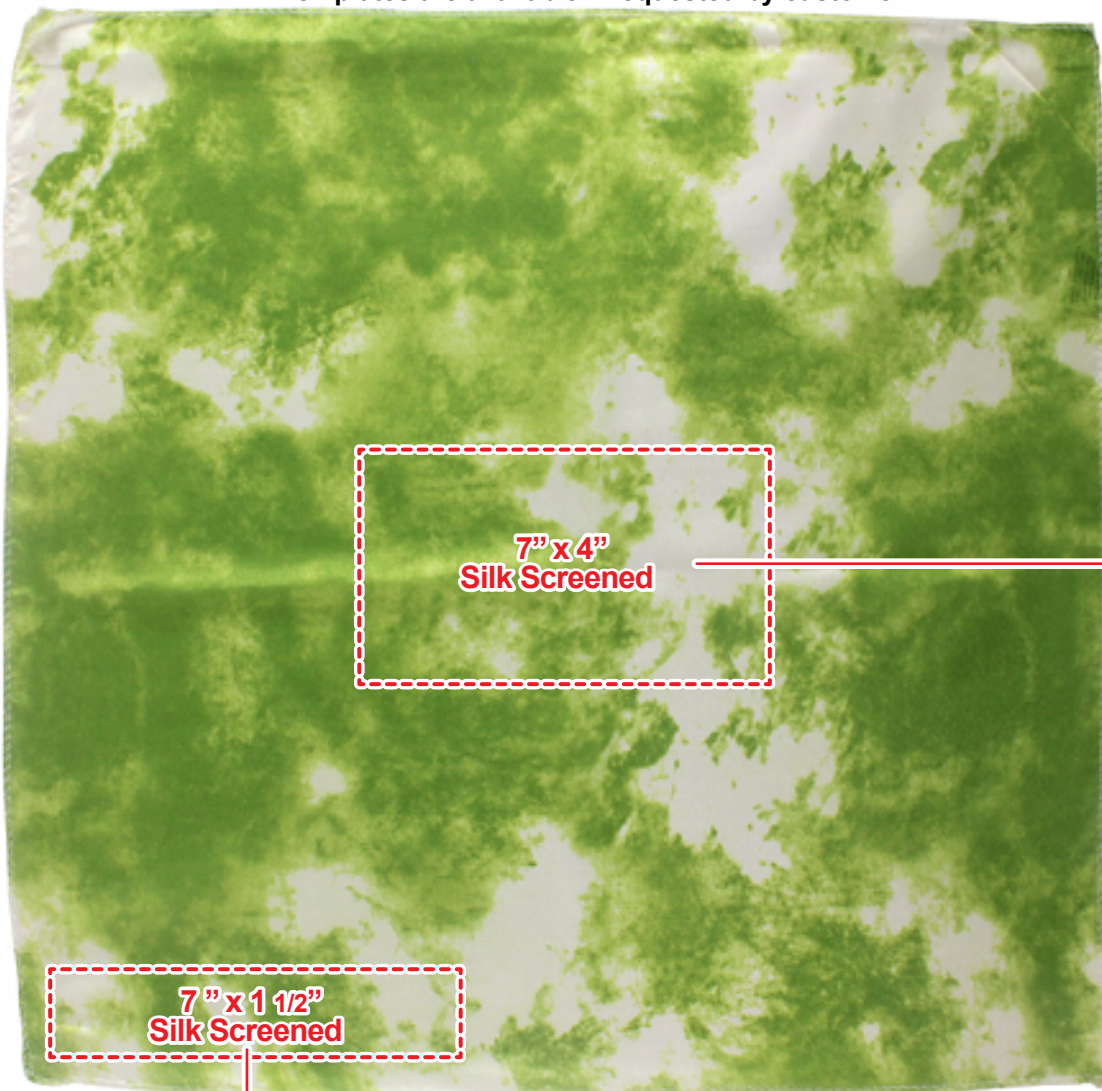

Art Spec Sheet

Due to the differences in color modes for computer monitors and printers, the colors illustrated on this spec are for representation purposes only. When viewed on screen or printed on paper, these colors may not accurately reflect the colors of the final product.

TIE DYE BANDANA PAR075

Accepted File Formats for Best Print Quality:

- **Vector Artwork** (Files must be submitted with fonts/text converted to outlines/curves):

Accepted file types:

- .ai (Adobe Illustrator CC or lower) **RECOMMENDED**
- .cdr (Coral DrawX5 or lower)
- .pdf (Adobe Portable Document Format with preserved Illustrator Editing Capabilities)
- .eps (Encapsulated PostScript)

- **General Information**

- 1 Color Spot Max (No gradients, tones or placed images)
- Stock Colors or Pantone matches acceptable for additional charge
- Art Approval will be required from the customer before production begins (Email or Fax)
- Production Time: 5-10 business days after receipt of artwork approval
- Templates are available if requested by customer

7" x 4"
Silk Screened

7" x 4"
Silk Screened

7" x 1 1/2"
Silk Screened

7" x 1 1/2"
Silk Screened

**Image may not be to scale.*