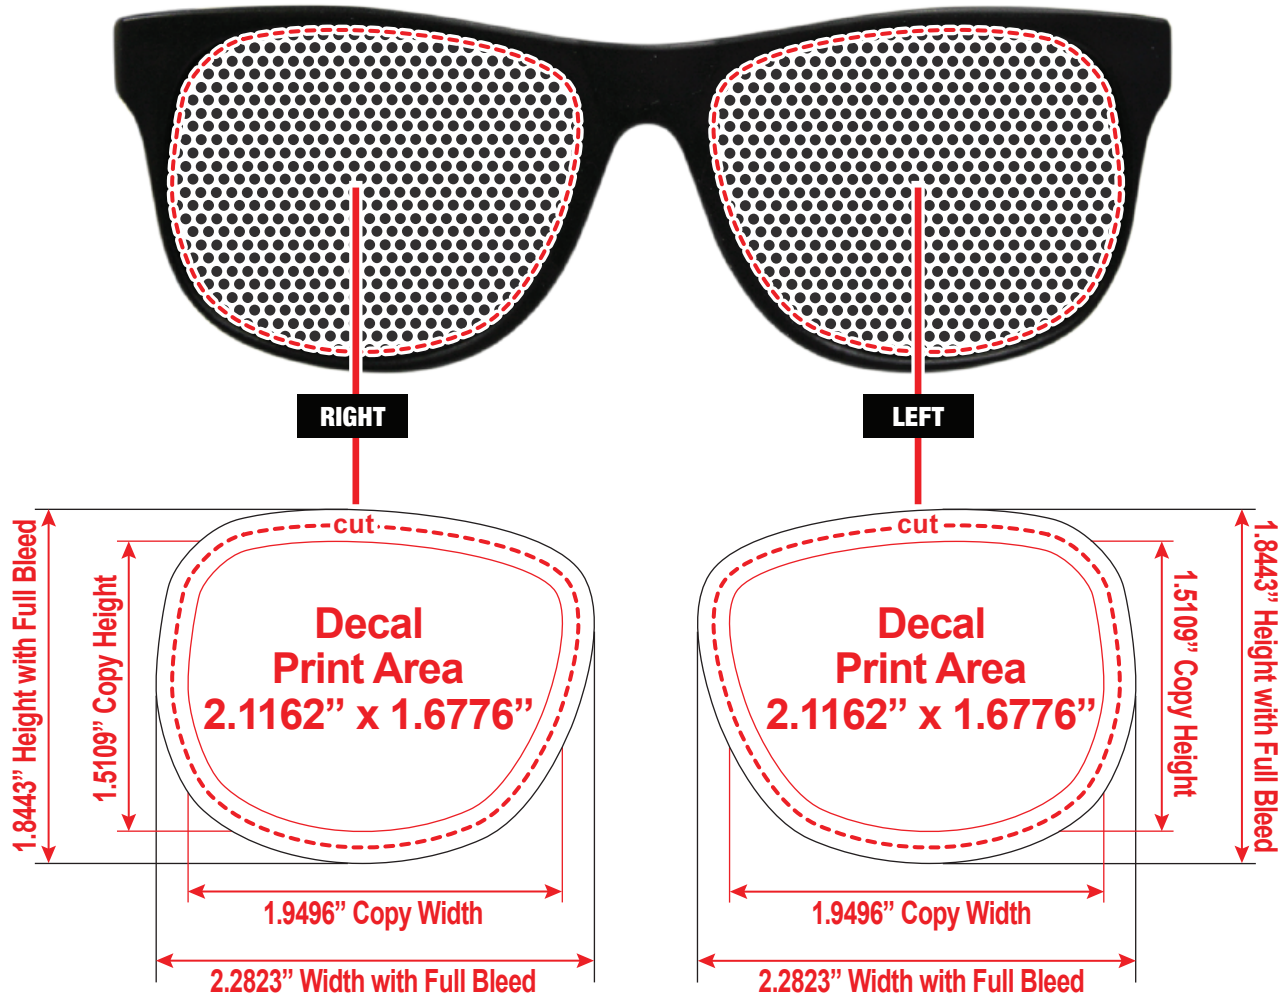

- **General Information**

- 4 Color Spot Max (No gradients, tones or placed images)
- Stock Colors or Pantone matches acceptable for additional charge
- Art Approval will be required from the customer before production begins (Email or Fax)
- Production Time: 5-10 business days after receipt of artwork approval
- Templates are available if requested by customer

**Image may not be to scale.*

CUSTOM YELLOW NEON BILLBOARD SUNGLASSES BIL093

Accepted File Formats for Best Print Quality:

- **Vector or Minimum 300dpi Artwork** (Files must be submitted with fonts/text converted to outlines/curves):

- **General Information**

- 4 Color Process
- Art Approval will be required from the customer before production begins (Email or Fax)
- Production Time: 5-10 business days after receipt of artwork approval
- Templates are available if requested by customer

*Image may not be to scale.