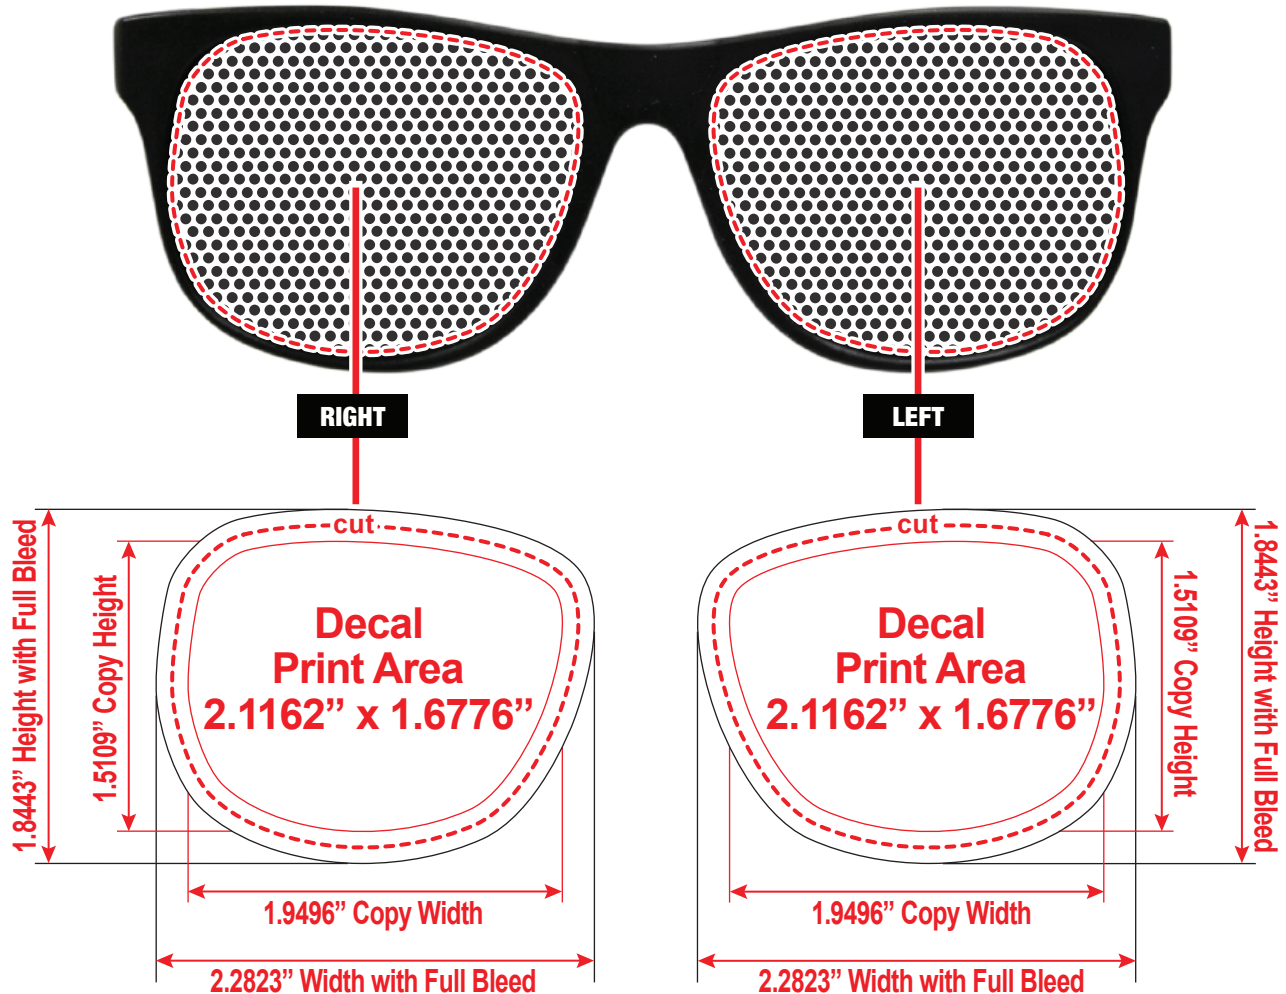

- **General Information**

- 4 Color Spot Max (No gradients, tones or placed images)
- Stock Colors or Pantone matches acceptable for additional charge
- Art Approval will be required from the customer before production begins (Email or Fax)
- Production Time: 5-10 business days after receipt of artwork approval
- Templates are available if requested by customer

**2 1/4" x 3/8"**  
**Pad Print**

*\*Image may not be to scale.*

### Accepted File Formats for Best Print Quality:

- **Vector or Minimum 300dpi Artwork** (Files must be submitted with fonts/text converted to outlines/curves):

*\*Image may not be to scale.*