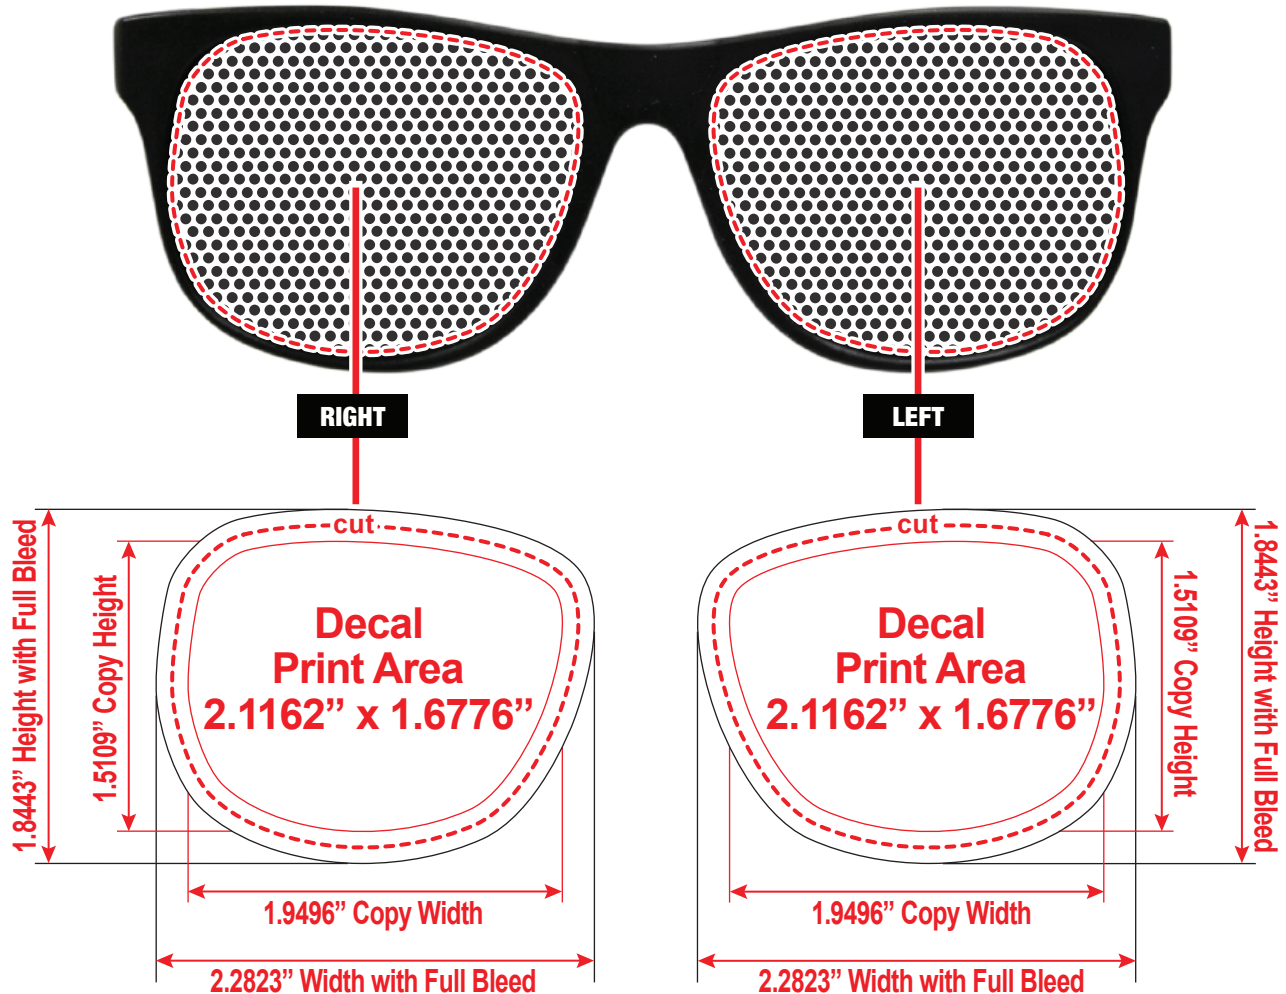

- **General Information**

- 4 Color Spot Max (No gradients, tones or placed images)
- Stock Colors or Pantone matches acceptable for additional charge
- Art Approval will be required from the customer before production begins (Email or Fax)
- Production Time: 5-10 business days after receipt of artwork approval
- Templates are available if requested by customer

2 1/4" x 3/8"
Pad Print

**Image may not be to scale.*

CUSTOM BLUE NEON BILLBOARD SUNGLASSES BIL098

Accepted File Formats for Best Print Quality:

- **Vector or Minimum 300dpi Artwork** (Files must be submitted with fonts/text converted to outlines/curves):

- **General Information**

- 4 Color Process
- Art Approval will be required from the customer before production begins (Email or Fax)
- Production Time: 5-10 business days after receipt of artwork approval
- Templates are available if requested by customer

*Image may not be to scale.