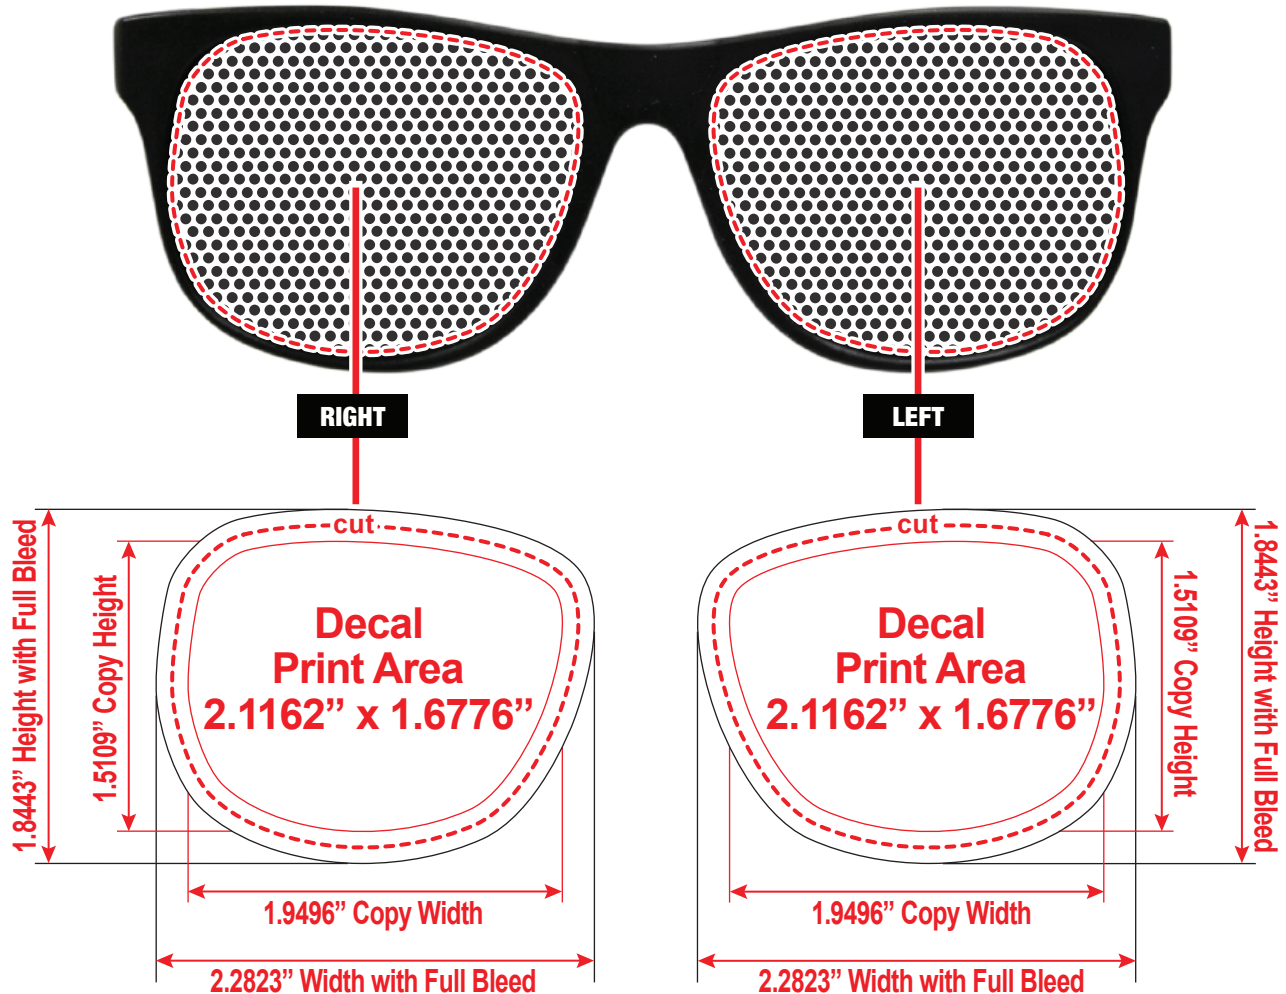

- **General Information**

- 4 Color Spot Max (No gradients, tones or placed images)
- Stock Colors or Pantone matches acceptable for additional charge
- Art Approval will be required from the customer before production begins (Email or Fax)
- Production Time: 5-10 business days after receipt of artwork approval
- Templates are available if requested by customer

*\*Image may not be to scale.*

### Accepted File Formats for Best Print Quality:

- **Vector or Minimum 300dpi Artwork** (Files must be submitted with fonts/text converted to outlines/curves):

\*Image may not be to scale.