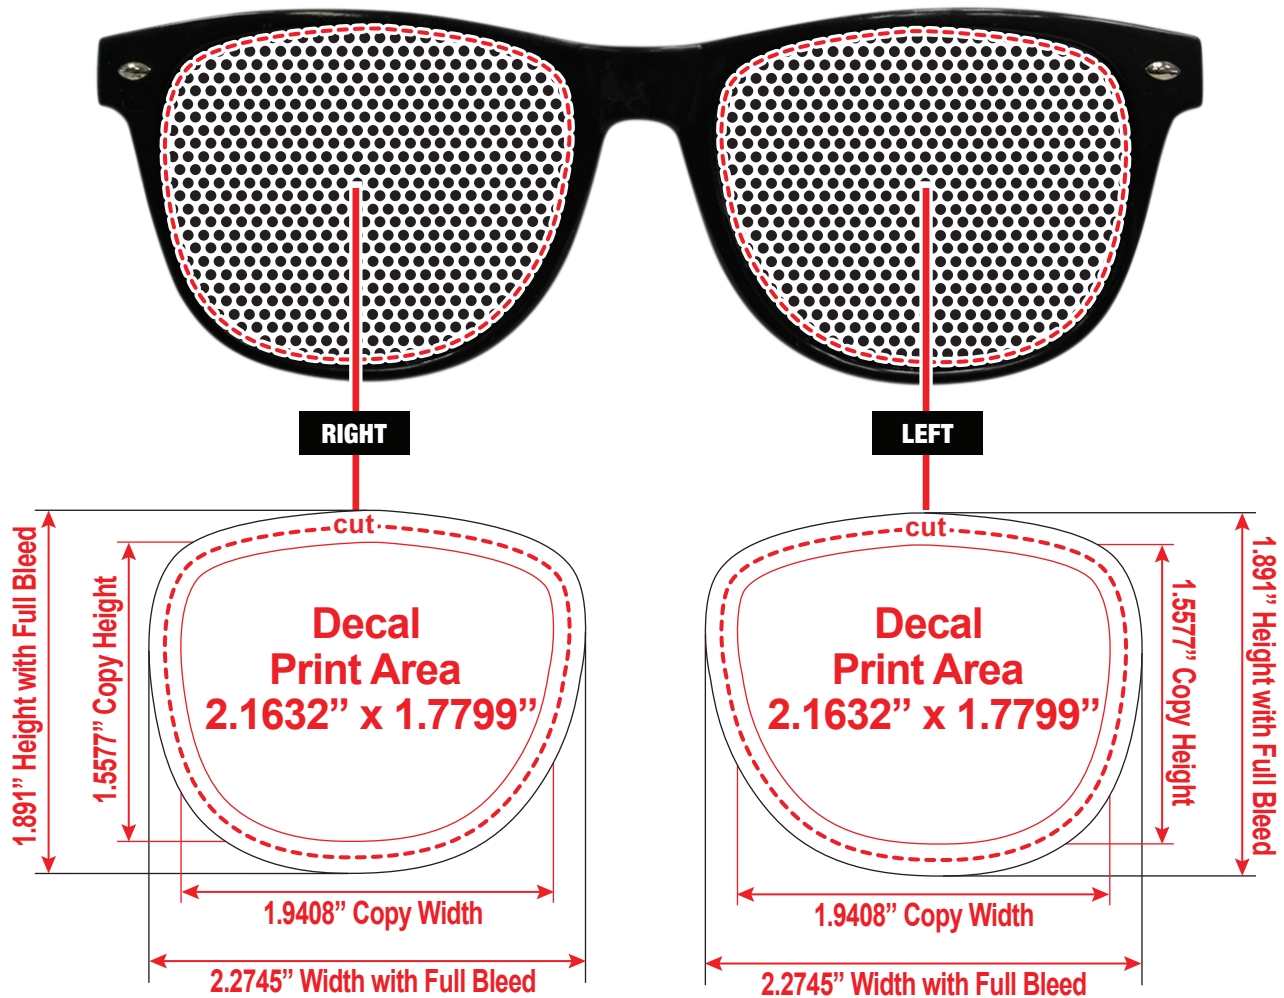

- **General Information**

- 4 Color Spot Max (No gradients, tones or placed images)
- Stock Colors or Pantone matches acceptable for additional charge
- Art Approval will be required from the customer before production begins (Email or Fax)
- Production Time: 5-10 business days after receipt of artwork approval
- Templates are available if requested by customer

**Image may not be to scale.*

CUSTOM BLACK BILLBOARD SUNGLASSES BIL008

Accepted File Formats for Best Print Quality:

- **Vector or Minimum 300dpi Artwork** (Files must be submitted with fonts/text converted to outlines/curves):

- **General Information**

- 4 Color Process
- Art Approval will be required from the customer before production begins (Email or Fax)
- Production Time: 5-10 business days after receipt of artwork approval
- Templates are available if requested by customer

*Image may not be to scale.