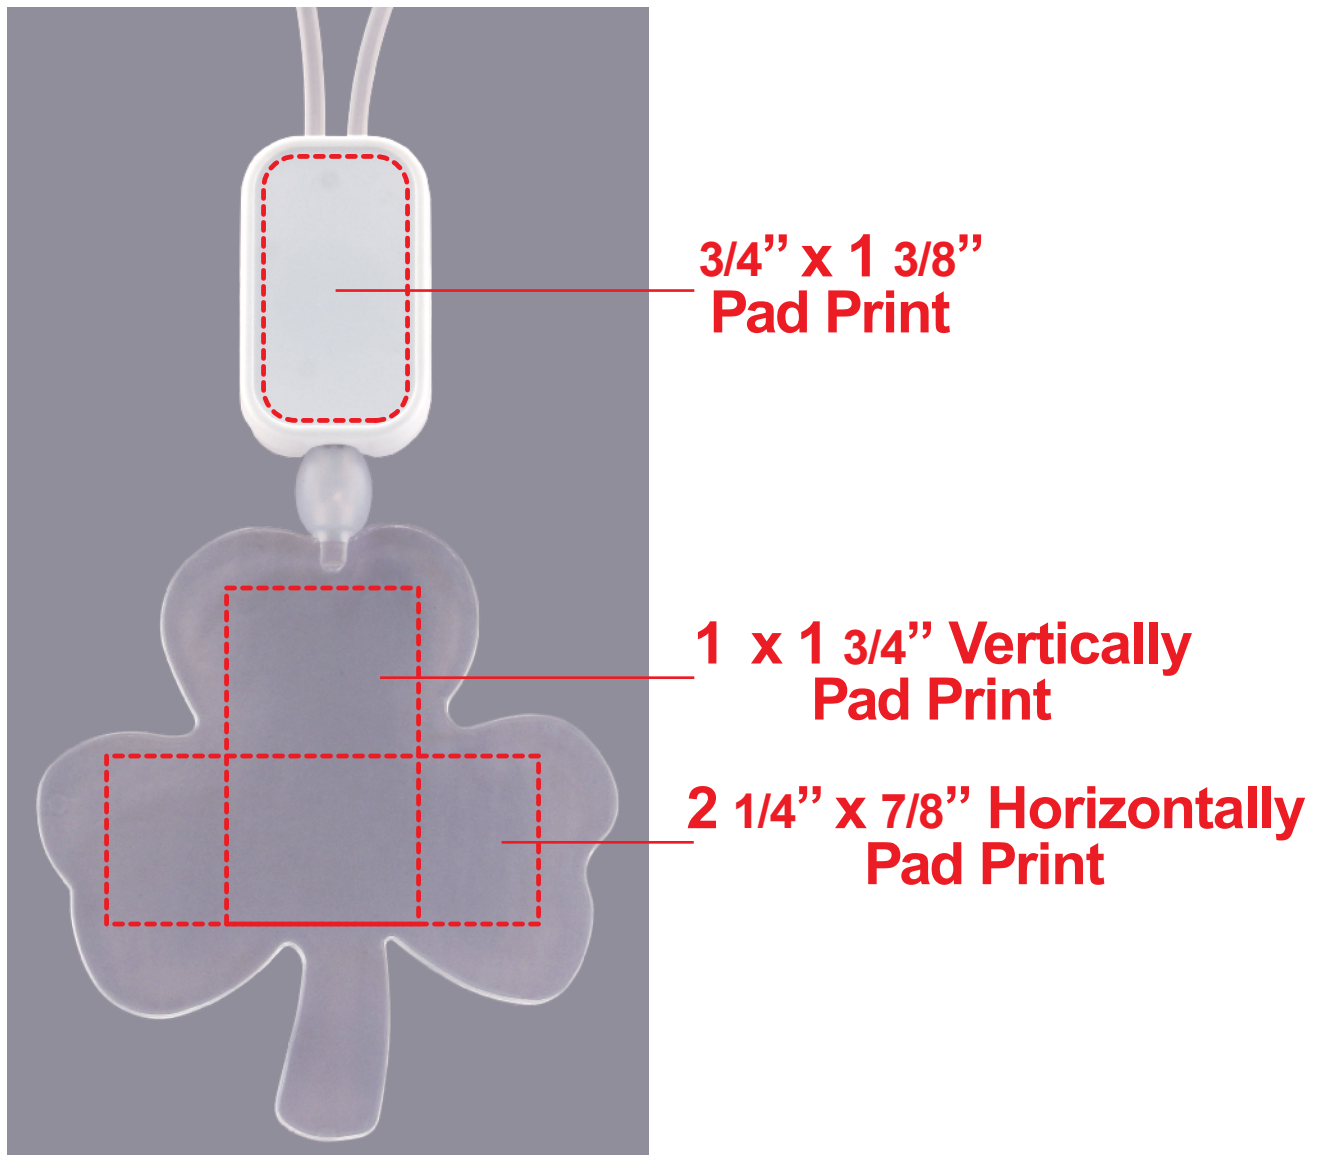

GREEN LED SHAMROCK NECKLACE WITH EXTRA LARGE PENDANT LIT560SH

Accepted File Formats for Best Print Quality:

- **Vector Artwork** (Files must be submitted with fonts/text converted to outlines/curves):

Accepted file types:

- .ai (Adobe Illustrator CC or lower) **RECOMMENDED**
- .cdr (Coral DrawX5 or lower)
- .pdf (Adobe Portable Document Format with preserved Illustrator Editing Capabilities)
- .eps (Encapsulated PostScript)

- **General Information**

- 4 Color Spot Max (No gradients, tones or placed images)
- Stock Colors or Pantone matches acceptable for additional charge
- Art Approval will be required from the customer before production begins (Email or Fax)
- Production Time: 5-10 business days after receipt of artwork approval
- Templates are available if requested by customer

*Image may not be to scale.