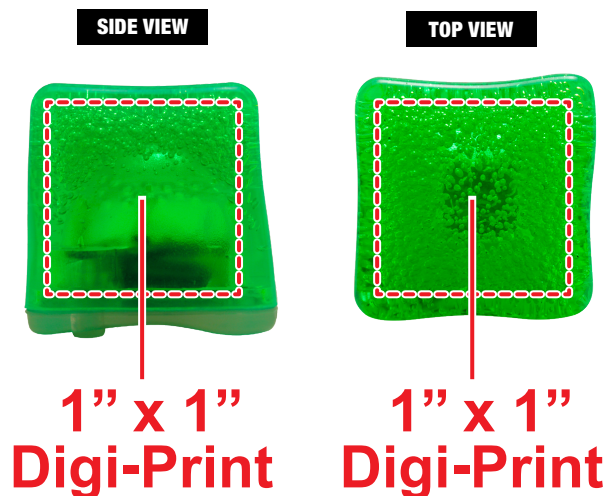

Art Spec Sheet

Due to the differences in color modes for computer monitors and printers, the colors illustrated on this spec are for representation purposes only. When viewed on screen or printed on paper, these colors may not accurately reflect the colors of the final product.

NEON GREEN LITED ICE CUBE LIT976

Accepted File Formats for Best Print Quality:

Digi-Print

- **Vector or Minimum 300dpi Artwork** (Files must be submitted with fonts/text converted to outlines/curves):

Accepted file types:

- .ai (Adobe Illustrator CC or lower) **RECOMMENDED**
- .cdr (Coral DrawX5 or lower)
- .pdf (Adobe Portable Document Format with preserved Illustrator Editing Capabilities)
- .eps (Encapsulated PostScript)
- .psd (Adobe Photoshop CC or lower)
- .tiff
- .jpg
- .png

• General Information

- 4 Color Process
- Art Approval will be required from the customer before production begins (Email or Fax)
- Production Time: 5-10 business days after receipt of artwork approval
- Templates are available if requested by customer

DIGI-PRINT

*Image may not be to scale.