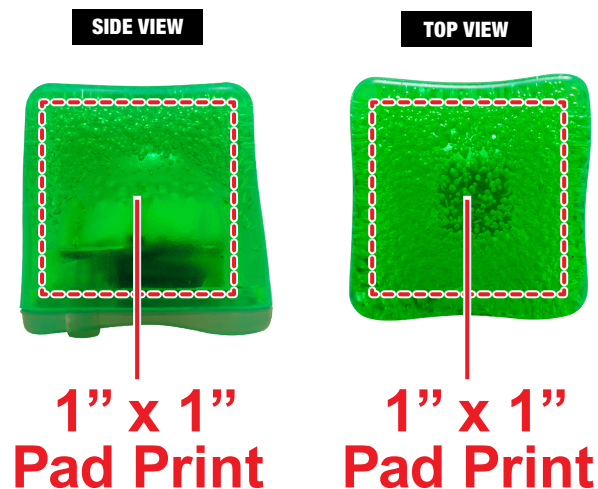

Art Spec Sheet

Due to the differences in color modes for computer monitors and printers, the colors illustrated on this spec are for representation purposes only. When viewed on screen or printed on paper, these colors may not accurately reflect the colors of the final product.

NEON GREEN LITED ICE CUBE LIT976

Accepted File Formats for Best Print Quality:

- **Vector Artwork** (Files must be submitted with fonts/text converted to outlines/curves):

Accepted file types:

- .ai (Adobe Illustrator CC or lower) **RECOMMENDED**
- .cdr (Coral DrawX5 or lower)
- .pdf (Adobe Portable Document Format with preserved Illustrator Editing Capabilities)
- .eps (Encapsulated PostScript)

STANDARD

**Image may not be to scale.*

Art Spec Sheet

Due to the differences in color modes for computer monitors and printers, the colors illustrated on this spec are for representation purposes only. When viewed on screen or printed on paper, these colors may not accurately reflect the colors of the final product.

NEON GREEN LITED ICE CUBE LIT976

Accepted File Formats for Best Print Quality:

Digi-Print

- **Vector or Minimum 300dpi Artwork** (Files must be submitted with fonts/text converted to outlines/curves):

Accepted file types: