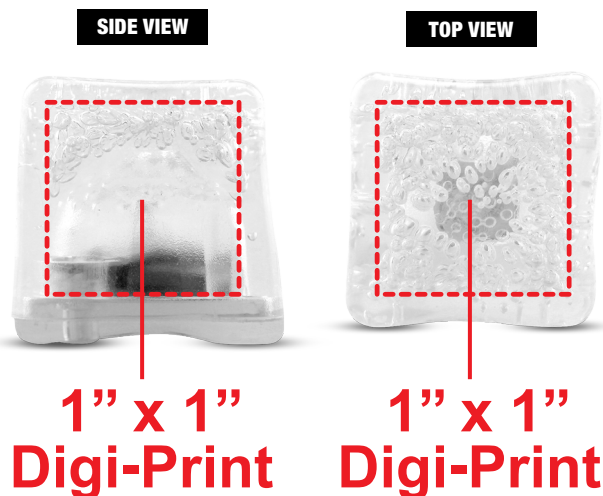

YELLOW LITED ICE CUBE LIT961

Accepted File Formats for Best Print Quality:

Digi-Print

- **Vector or Minimum 300dpi Artwork** (Files must be submitted with fonts/text converted to outlines/curves):

Accepted file types:

- .ai (Adobe Illustrator CC or lower) RECOMMENDED
- .cdr (Coral DrawX5 or lower)
- .pdf (Adobe Portable Document Format with preserved Illustrator Editing Capabilities)
- .eps (Encapsulated PostScript)
- .psd (Adobe Photoshop CC or lower)
- .tiff
- .jpg
- .png

• General Information

- 4 Color Process
- Art Approval will be required from the customer before production begins (Email or Fax)
- Production Time: 5-10 business days after receipt of artwork approval
- Templates are available if requested by customer

DIGI-PRINT

*Image may not be to scale.