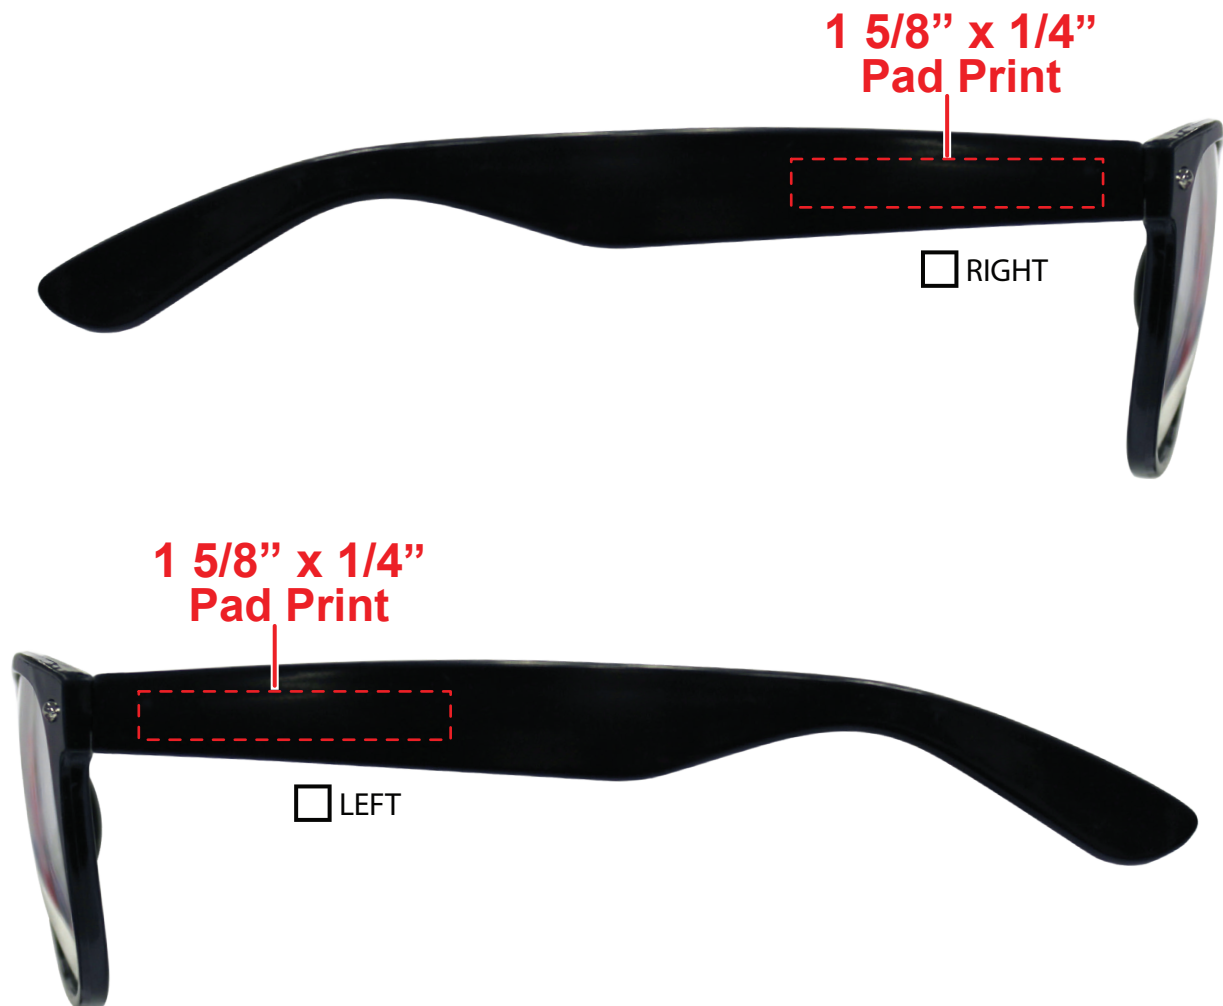

## BLACK FRAME 50'S EYEGLASSES GLS073

- **General Information**

- 4 Color Spot Max (No gradients, tones or placed images)
- Stock Colors or Pantone matches acceptable for additional charge
- Art Approval will be required from the customer before production begins (Email or Fax)
- Production Time: 5-10 business days after receipt of artwork approval
- Templates are available if requested by customer

*\*Image may not be to scale.*