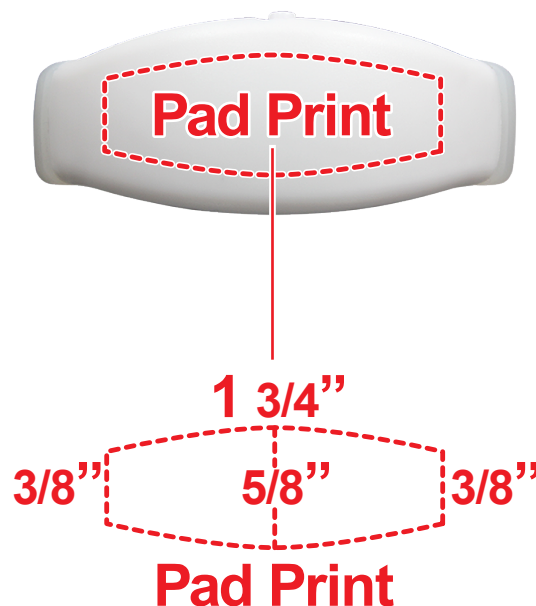

SOUND ACTIVATED PINK LED STRETCHY BANGLE BRACELET LIT279

Accepted File Formats for Best Print Quality:

- **Vector Artwork** (Files must be submitted with fonts/text converted to outlines/curves):

Accepted file types:

- .ai (Adobe Illustrator CC or lower) **RECOMMENDED**
- .cdr (Coral DrawX5 or lower)
- .pdf (Adobe Portable Document Format with preserved Illustrator Editing Capabilities)
- .eps (Encapsulated PostScript)

- **General Information**

- 4 Color Spot Max (No gradients, tones or placed images)
- Stock Colors or Pantone matches acceptable for additional charge
- Art Approval will be required from the customer before production begins (Email or Fax)
- Production Time: 5-10 business days after receipt of artwork approval
- Templates are available if requested by customer

*Image may not be to scale.